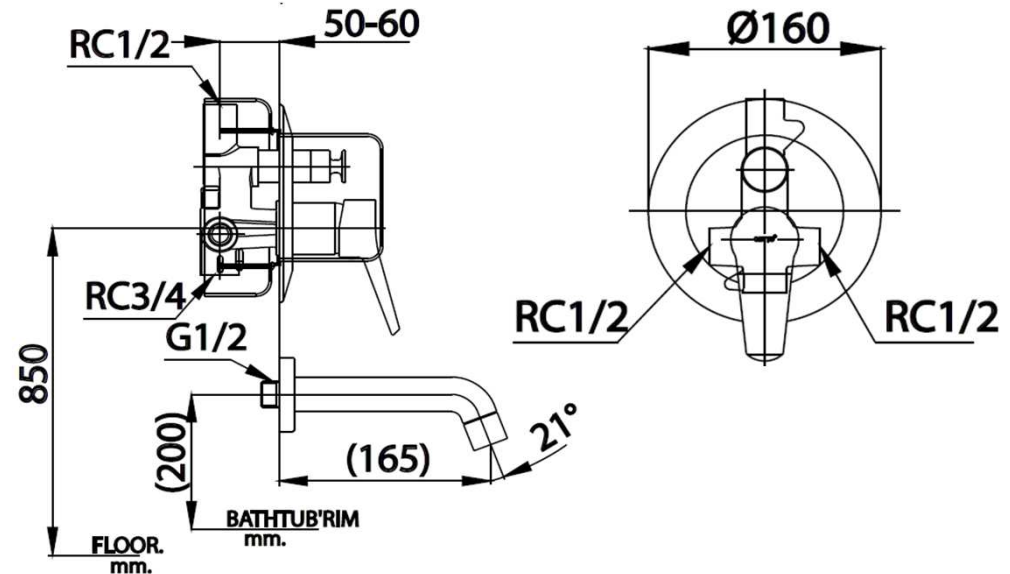

NEXT II Series

CT3009AE LEVER HANDLE CONCEALED BATH MIXER

Barcode 8852410309271

Material No. Z231CT3009AEXXX11

Selling Point

1. COTTO CLEAN : Metal Contaminant-Controlled (Lead, Cadmium, Copper, Zinc)
2. Extra Chrome : Plated with 8 Micron Nickel-Chromium

Product characteristics

- pices/box : 4
- Inner box weight (Kg.) : 2
- Total box weight (Kg.) : 17

Recommended Usage

Install on wall, as faucet for bath And Fixed Shower

Siam Sanitary Ware Co.,Ltd. / Siam Sanitary Fittings Co.,Ltd.

36/11 Vipavadee Rangsit Rd, Sanam Bin, Donmuang, Bangkok 10210. Thailand

Tel : + 66 (0) 2973-5040-54

Fax : + 66 (0) 2973-3470

www.cotto.co.th

Export Department

Tel : + 66 (0) 2973-5040-54

Fax : + 66 (0) 2973-3472

COTTO
STUDIO

Center	(Donmuang ,Bangkok)	: +66 (0) 2521-7777
East	(Chonburi)	: +66 (038) 416-222
North	(Chiangmai)	: +66 (053) 211-852
North East	(Khonkean)	: +66 (043) 220-555
South	(Phuket)	: +66 (076) 261-388

The company reserves the right to change any of the details in the document without prior notice