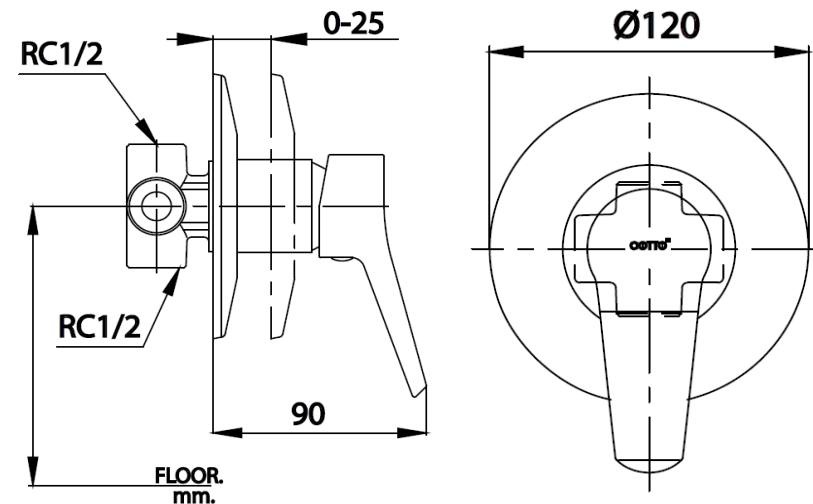

NEXT III Series

CT3008AE E/LEVER HANDLE CONCEALED STOP VALVE

Barcode 8852410308267

Material No. Z231CT3008AEXXX11

Selling Point

1. Made from high quality brass
2. Extra Chrome : Plated with 8 Micron Nickel-Chromium

Product characteristics

- pices/box : 8
- Inner box weight (Kg.) : 1
- Total box weight (Kg.) : 15

Recommended Usage

Use as valve for fixed-shower

Siam Sanitary Ware Co.,Ltd. / Siam Sanitary Fittings Co.,Ltd.

36/11 Viphavadee Rangsit Rd, Sanam Bin, Donmuang, Bangkok 10210. Thailand

Tel : + 66 (0) 2973-5040-54

Fax : + 66 (0) 2973-3470

www.cotto.co.th

Export Department

Tel : + 66 (0) 2973-5040-54

Fax : + 66 (0) 2973-3472

Center (Donmuang ,Bangkok) : +66 (0) 2521-7777

COTTO
STUDIO

The company reserves the right to change any of the details in the document without prior notice