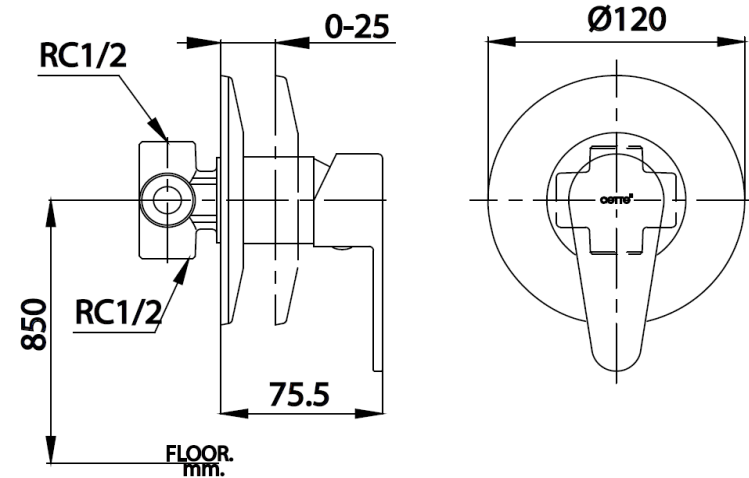

NEXT I Series

CT3004AE E/LEVER HANDLE CONCEALED STOP VALVE

Barcode 8852410304269

Material No. Z231CT3004AEXXX11

Selling Point

1. Made from high quality brass
2. Extra Chrome : Plated with 8 Micron Nickel-Chromium

Product characteristics

- pices/box : 8
- Inner box weight (Kg.) : 1
- Total box weight (Kg.) : 15

Recommended Usage

Use as valve for fixed-shower

Siam Sanitary Ware Co.,Ltd. / Siam Sanitary Fittings Co.,Ltd.