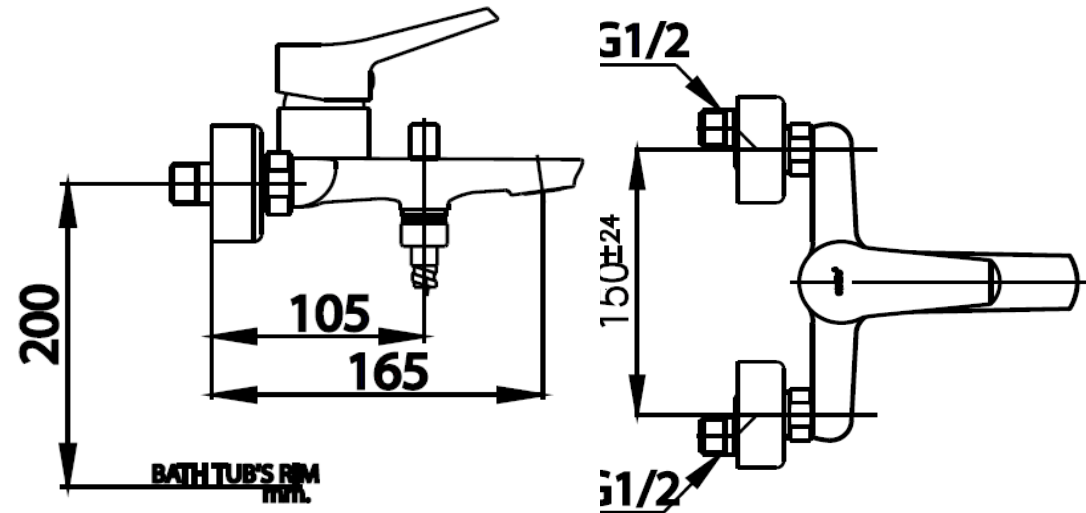

NEXT III Series

CT3003AE SINGLE LEVER EXPOSED BATH MIXER
Barcode 8852410301299
Material No. Z231CT3003AEXXXX11

Selling Point

1. COTTO CLEAN : Metal Contaminant-Controlled (Lead, Cadmium, Copper, Zinc)
1. Extra Chrome : Plated with 8 Micron Nickel-Chromium

Product Features

- piece/box : 6
- Include inner box weight (Kg) : 1
- Include outer box weight (Kg) : 6

Recommended Usage

Install on wall, use with bathtub and hand shower

Siam Sanitary Ware Co.,Ltd. / Siam Sanitary Fittings Co.,Ltd.

36/11 Viphavadee Rangsit Rd, Sanam Bin, Donmuang, Bangkok 10210. Thailand

Tel : + 66 (0) 2973-5040-54

Fax : + 66 (0) 2973-3470

www.cotto.co.th

Export Department

Tel : + 66 (0) 2973-5040-54

Fax : + 66 (0) 2973-3472

COTTO
STUDIO

Center	(Donmuang ,Bangkok)	: +66 (0) 2521-7777
East	(Chonburi)	: +66 (038) 416-222
North	(Chiangmai)	: +66 (053) 211-852
North East	(Khonkean)	: +66 (043) 220-555
South	(Phuket)	: +66 (076) 261-388

The company reserves the right to change any of the details in the document without prior notice