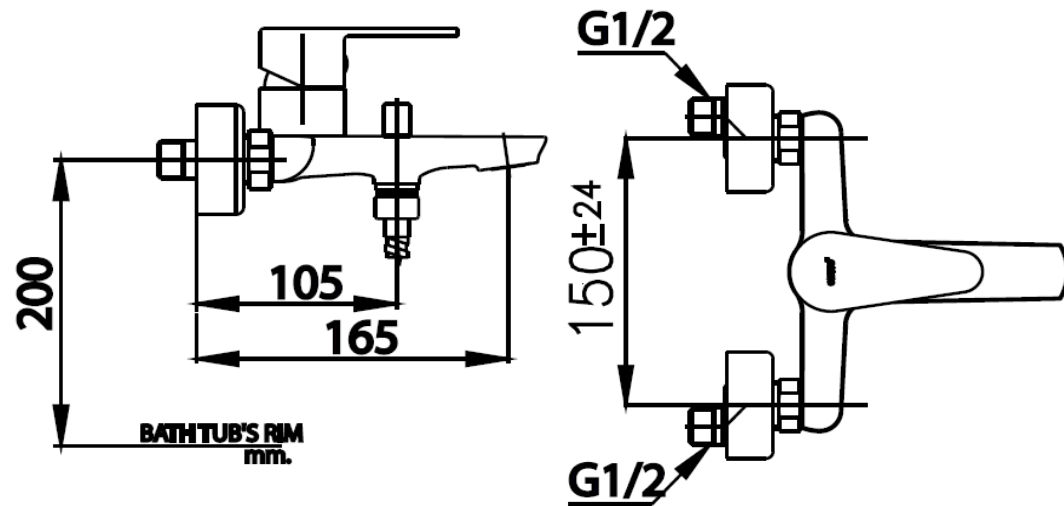

NEXT I Series

CT3001AE SINGLE LEVER EXPOSED BATH MIXER
Barcode 8852410301275
Material No. Z231CT3001AEXXX11

Selling Point

1. COTTO CLEAN : Metal Contaminant-Controlled (Lead, Cadmium, Copper, Zinc)
1. Extra Chrome : Plated with 8 Micron Nickel-Chromium

Product Features

- piece/box : 4
- Include inner box weight (Kg) : 1
- Include outer box weight (Kg) : 4

Recommended Usage

Install on wall, use with bathtub and hand shower

Siam Sanitary Ware Co.,Ltd. / Siam Sanitary Fittings Co.,Ltd.