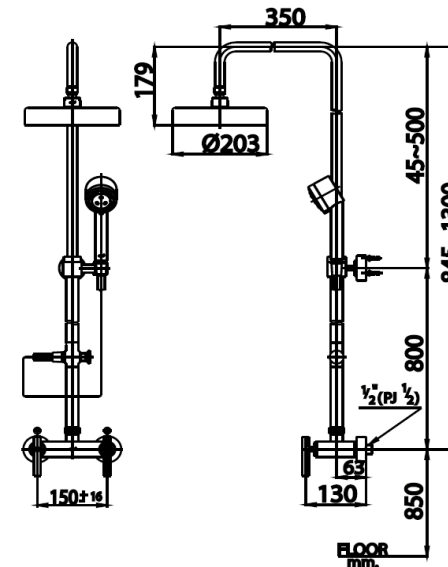

CLASSIC Series

CT276C20WS EXPOSED SHOWER MIXER WITH 3 FN. SHOWER SET AND RAIN SHOWER 8"

Barcode 8852410276382

Material No. Z234CT276C20WSXX11

Selling Point

1. Extra Chrome : Plated with 8 Micron Nickel-Chromium (Faucet Only)
2. Made from high quality brass plated with nickel-chromium
3. Adjustable Shower Arm Height

Product characteristics

- pices/box : 1
- Inner box weight (Kg.) : 8
- Total box weight (Kg.) : 8

Recommended Usage

Install on wall to shower, included fixed shower and hand shower

Siam Sanitary Ware Co.,Ltd. / Siam Sanitary Fittings Co.,Ltd.