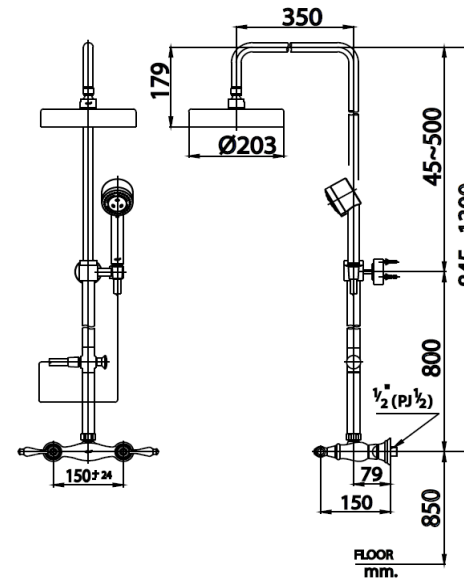

CLASSIC Series

CT275C17WS EXPOSED SHOWER MIXER WITH 3 FN. SHOWER SET AND RAIN SHOWER 8"

Barcode 8852410275347

Material No. Z234CT275C17WSXX11

Selling Point

1. Extra Chrome : Plated with 8 Micron Nickel-Chromium (Faucet Only)
2. Made from high quality brass plated with nickel-chromium
3. Adjustable Shower Arm Height

Product characteristics

- pices/box : 1
- Inner box weight (Kg.) : 8
- Total box weight (Kg.) : 8

Recommended Usage

Install on wall to shower, included fixed shower and hand shower

Siam Sanitary Ware Co.,Ltd. / Siam Sanitary Fittings Co.,Ltd.