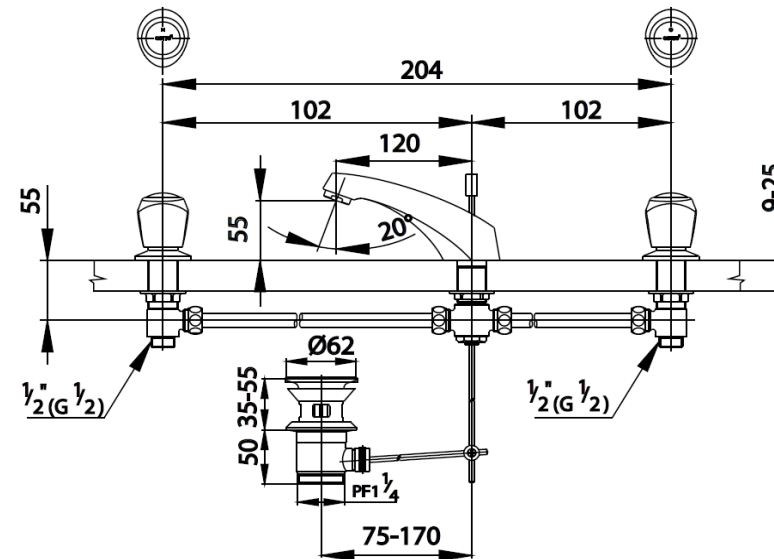

NEW CENTURY Series

CT271C11 3 HOLES 8" BASIN MIXER FAUCET / FLEXIBLE HOSE CONNECTOR
Barcode 8852410271288
Material No. Z231CT271C11XXXX11

Selling Point

1. COTTO CLEAN : Metal Contaminant-Controlled (Lead, Cadmium, Copper, Zinc)
2. Extra Chrome : Plated with 8 Micron Nickel-Chromium
3. Water Saver : 50% Water Saved with installed Aerator

Product characteristics

- pices/box : 6
- Inner box weight (Kg.) : 3
- Total box weight (Kg.) : 19

How to use

Install on 3 holes basin or on counter for countertop basin

Siam Sanitary Ware Co.,Ltd. / Siam Sanitary Fittings Co.,Ltd.