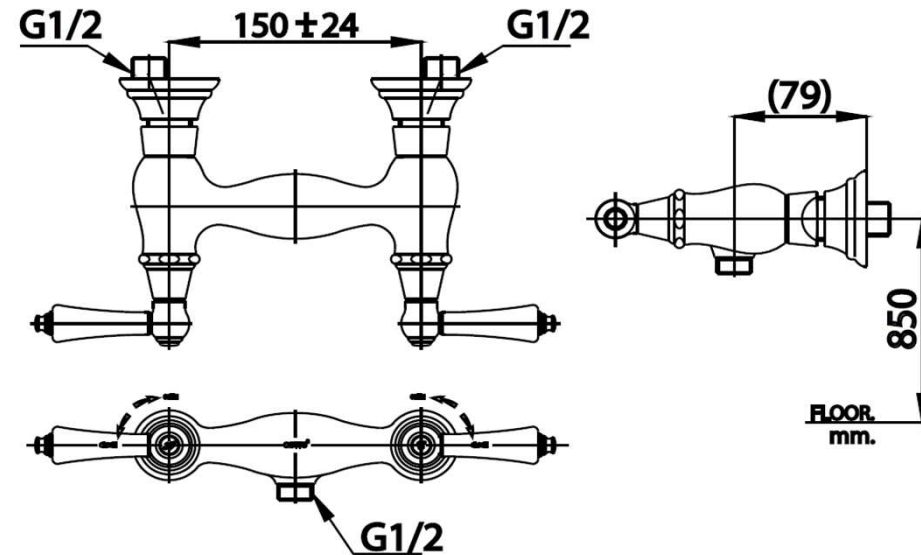

GLAMIS Series

CT257C42 EXPOSED SHOWER MIXER
Barcode 8852410257305
Material No. Z231CT257C42XXXX11

Selling Point

1. Extra Chrome : Plated with up to 8 Micron Nickel-Chromium
2. The inspiration for the design from Glamis Castel in Scotland with a mysterious and beautiful like a fairy tales
3. Classic design with ceramic handle ,Feel the architecture of Europe

Product characteristics

- pices/box	:	4
- Inner box weight (Kg.)	:	2
- Total box weight (Kg.)	:	17

Recommended Usage

Install on wall, use hand shower

Siam Sanitary Ware Co.,Ltd. / Siam Sanitary Fittings Co.,Ltd.

36/11 Viphavadee Rangsit Rd, Sanam Bin, Donmuang, Bangkok 10210. Thailand

Tel : + 66 (0) 2973-5040-54

Fax : + 66 (0) 2973-3470

www.cotto.co.th

Export Department

Tel : + 66 (0) 2973-5040-54

Fax : + 66 (0) 2973-3472

The company reserves the right to change any of the details in the document without prior notice

COTTO
STUDIO

Center	(Donmuang ,Bangkok)	: +66 (0) 2521-7777
East	(Chonburi)	: +66 (038) 416-222
North	(Chiangmai)	: +66 (053) 211-852
North East	(Khonkean)	: +66 (043) 220-555
South	(Phuket)	: +66 (076) 261-388