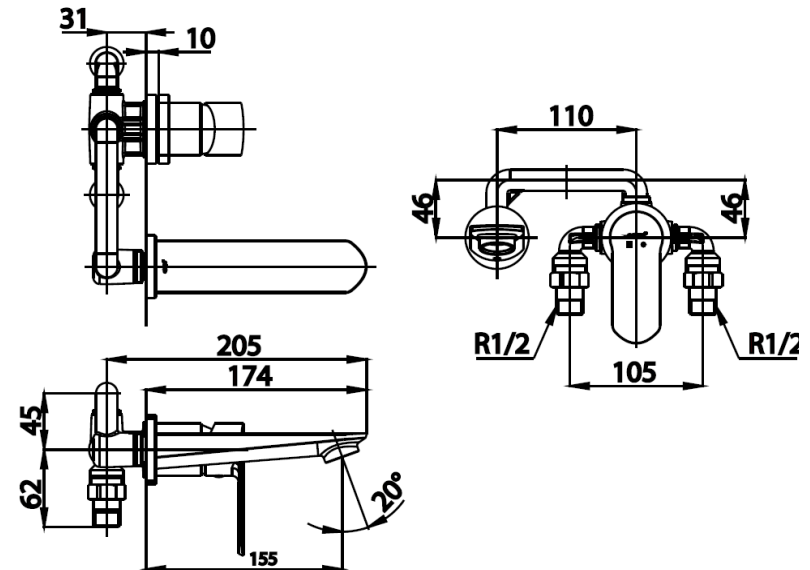

WALTZ Series

CT2407A LEVER HANDLE BASIN MIXER FAUCET(WALL-MOUNTED)

Barcode 8852410240185

Material No. Z231CT2407AXXXX11

Selling Point

1. Cotto-CLEAN : Uncompromising made from excellent materials without Lead ,Cadmium or Heavy Metal. In order to ensure user's health from heavy metal exposure.
2. Extra Chrome : 8 micron Nickel-Chrome finished, Long-lasting shine. And yet to corrosion and tarnishing resistant
3. Solid Brass : Premium brass constructed with world-class brass manufacturer, to create bathroom masterpiece experience.

Product characteristics

- pices/box : 4
- Inner box weight (Kg.) : 2.5
- Total box weight (Kg.) : 10.6

Recommended Usage

Install on wall, use with Above Counter or Under Counter basin