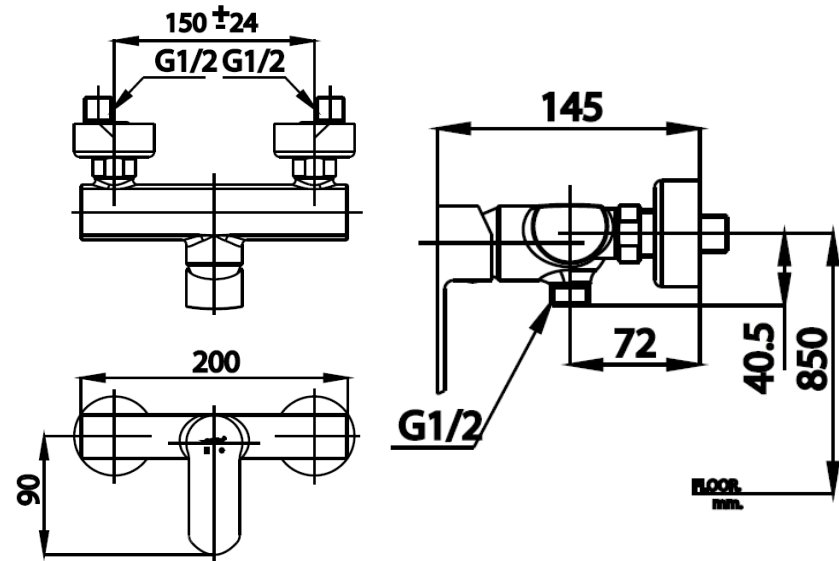

WALTZ Series

CT2406A LEVER HANDLE EXPOSED BATH MIXER

Barcode 8852410240178

Material No. Z231CT2406AXXXX11

Selling Point

1. Cotto-CLEAN : Uncompromising made from excellent materials without Lead ,Cadmium or Heavy Metal. In order to ensure user's health from heavy metal exposure.
2. Extra Chrome : 8 micron Nickel-Chrome finished, Long-lasting shine. And yet to corrosion and tarnishing resistant
3. Solid Brass : Premium brass constructed with world-class brass manufacuer, to create bathroom masterpiece experience.

Product characteristics

- pices/box : 4
- Inner box weight (Kg.) : 2.0
- Total box weight (Kg.) : 8.6

Recommended Usage

Install on wall, use with flexible hose

Siam Sanitary Ware Co.,Ltd. / Siam Sanitary Fittings Co.,Ltd.