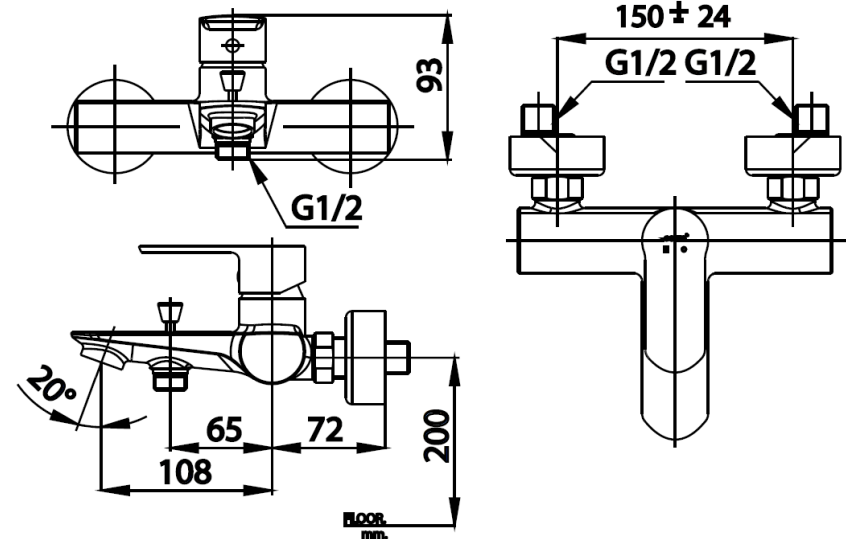

WALTZ Series

CT2405A LEVER HANDLE EXPOSED BATH MIXER

Barcode 8852410240161

Material No. Z231CT2405AXXXXX11

Selling Point

1. Cotto-CLEAN : Uncompromising made from excellent materials without Lead ,Cadmium or Heavy Metal. In order to ensure user's health from heavy metal exposure.
2. Extra Chrome : 8 micron Nickel-Chrome finished, Long-lasting shine. And yet to corrosion and tarnishing resistant
3. Solid Brass : Premium brass constructed with world-class brass manufacturer, to create bathroom masterpiece experience.

Product characteristics

- pices/box : 4
- Inner box weight (Kg.) : 2.2
- Total box weight (Kg.) : 9.4

Recommended Usage

Install on wall, use with bathtub and flexible shower hose

Siam Sanitary Ware Co.,Ltd. / Siam Sanitary Fittings Co.,Ltd.