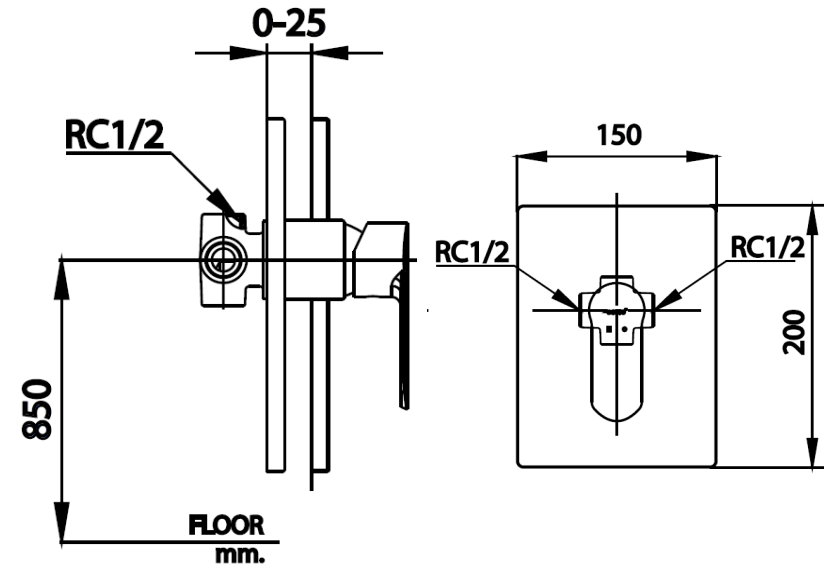

WALTZ Series

CT2403A LEVER HANDLE CONCEALED MIXER STOP VALVE

Barcode 8852410240154

Material No. Z231CT2403AXXXX11

Selling Point

1. Cotto-CLEAN : Uncompromising made from excellent materials without Lead ,Cadmium or Heavy Metal. In order to ensure user's health from heavy metal exposure.
2. Extra Chrome : 8 micron Nickel-Chrome finished, Long-lasting shine. And yet to corrosion and tarnishing resistant
3. Solid Brass : Premium brass constructed with world-class brass manufacturer, to create bathroom masterpiece experience.

Product characteristics

- pices/box : 6
- Inner box weight (Kg.) : 1.3
- Total box weight (Kg.) : 8.1

Recommended Usage

Valve for Fixed Shower

Siam Sanitary Ware Co.,Ltd. / Siam Sanitary Fittings Co.,Ltd.