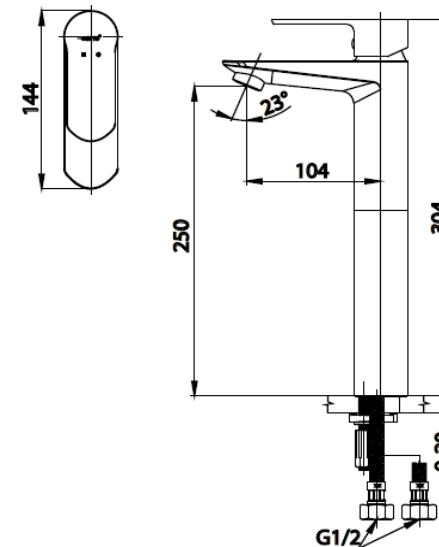

WALTZ Series

CT2402AYF LEVER HANDLE BASIN MIXER FAUCET(TALL BODY) W/O PUSH UP WASTE

Barcode 8852410240208

Material No. Z231CT2402AYFXXX11

Selling Point

1. Cotto-CLEAN : Uncompromising made from excellent materials without Lead ,Cadmium or Heavy Metal.
In order to ensure user's health from heavy metal exposure.
2. Extra Chrome : 8 micron Nickel-Chrome finished, Long-lasting shine. And yet to corrosion and tarnishing resistant
3. Solid Brass : Premium brass constructed with world-class brass manufacturer, to create bathroom masterpiece experience.

Product characteristics

- pieces/box : 6.0
- Inner box weight (Kg.) : 2.1
- Total box weight (Kg.) : 13.2

Recommended Usage

Install On Counter For Above Counter Basin

Siam Sanitary Ware Co.,Ltd. / Siam Sanitary Fittings Co.,Ltd.