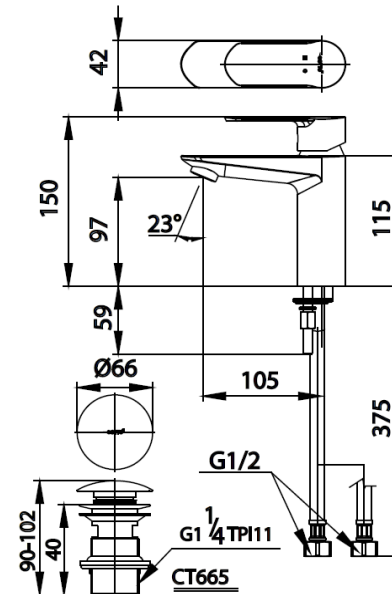

WALTZ Series

CT2401A LEVER HANDLE BASIN MIXER FAUCET WITH PUSH WASTE

Barcode 8852410240123

Material No. Z231CT2401AXXXX11

Selling Point

1. Cotto-CLEAN : Uncompromising made from excellent materials without Lead ,Cadmium or Heavy Metal. In order to ensure user's health from heavy metal exposure.
2. Extra Chrome : 8 micron Nickel-Chrome finished, Long-lasting shine. And yet to corrosion and tarnishing resistant
3. Solid Brass : Premium brass constructed with world-class brass manufacuer, to create bathroom masterpiece experience.

Product characteristics

- pices/box : 6
- Inner box weight (Kg.) : 1.1
- Total box weight (Kg.) : 7.1

Recommended Usage

Install on 1 hole basin or counter for Under Counter basin