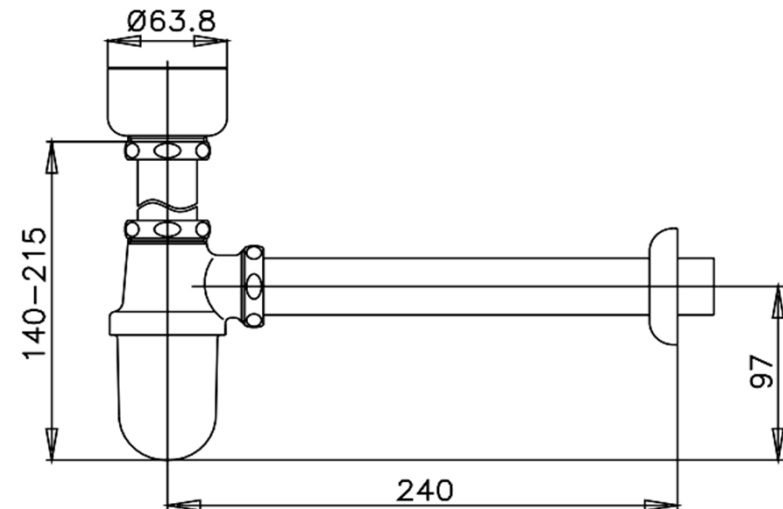

FITTING AC BRASS TRAP

CT681 BOTTLE TRAP 24 cm. FOR URINAL
Barcode 8852410681261
Material No. Z236CT681XXXXXXXX18

Selling Point

1. Made from Brass and SUS304 Stainless
2. Extra Chrome : Plated with 8 Micron Nickel-Chromium

Product characteristics

- pices/box : 8
- Inner box weight (Kg.) : 1
- Total box weight (Kg.) : 7

Recommended Usage

Install with Urinal for Drainage

Siam Sanitary Ware Co.,Ltd. / Siam Sanitary Fittings Co.,Ltd.
 36/11 Viphavadee Rangsit Rd, Sanam Bin, Donmuang, Bangkok 10210. Thailand
 Tel : + 66 (0) 2973-5040-54
 Fax : + 66 (0) 2973-3470
 www.cotto.co.th
 Export Department
 Tel : + 66 (0) 2973-5040-54
 Fax : + 66 (0) 2973-3472