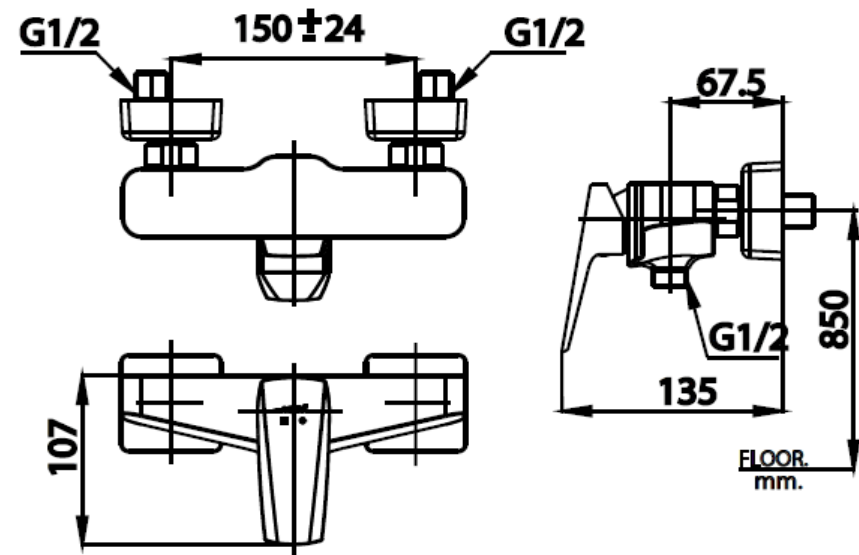

ESSENTIA Series

CT2326A LEVER HANDLE EXPOSED SHOWER MIXER
Barcode 8852410232333
Material No. Z231CT2326AXXXX11

Selling Point

1. Naturally bold of leaves combined with clear geometric shape, showing the perfect proportions of each essential element to an elegant faucet
2. COTTO CLEAN: Metal Contaminant-Controlled (Lead, Cadmium, Copper, Zinc)
3. Extra Chrome: Coated with 8 Micron Nickel-Chromium
4. Solid Brass : Premium brass constructed with world-class brass manufacturer, to create bathroom masterpiece experience.

Product characteristics

- pices/box : 4
- Inner box weight (Kg) : 2.2
- Total box weight (Kg) : 9.4

Recommended Usage

Install On Wall, Use With Flexible Hose

Siam Sanitary Ware Co.,Ltd. / Siam Sanitary Fittings Co.,Ltd.