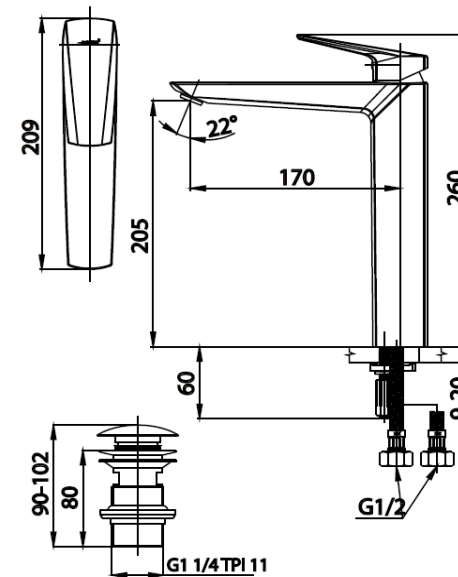

ESSENTIA Series

CT2322AY LEVER HANDLE BASIN MIXER FAUCET(TALL BODY)

Barcode 8852410232210

Material No. Z231CT2322AYXXX11

Selling Point

1. Naturally bold of leaves combined with clear geometric shape , showing the perfect proportions of each essential element to an elegant faucet
2. COTTO CLEAN : Metal Contaminant-Controlled (Lead, Cadmium, Copper, Zinc)
3. Extra Chrome : Coated with 8 Micron Nickel-Chromium
4. Made from high qualities solid brass

Product characteristics

- pices/box : 6
- Inner box weight (Kg.) : 2.2
- Total box weight (Kg.) : 13.9

Recommended Usage

Install On Counter For Above Counter Basin