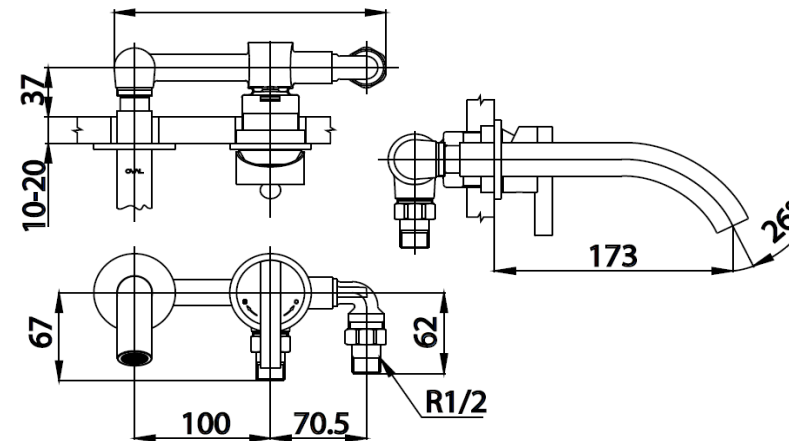

OVAL Series

CT2315A WALL-MOUNTED 2 HOLES LEVER BASIN MIXER FAUCET

Barcode 8852410231350

Material No. Z231CT2315AXXXX11

Selling Point

Cotto Extra-chrome plating technology provides a mirror-like shine and highly-durable surface.

Product characteristics

- pices/box : 4
- Inner box weight (Kg.) : 2.0
- Total box weight (Kg.) : 14.4

Recommended Usage

Install on wall, use with Above Counter basin or Countertop ba:

Siam Sanitary Ware Co.,Ltd. / Siam Sanitary Fittings Co.,Ltd.