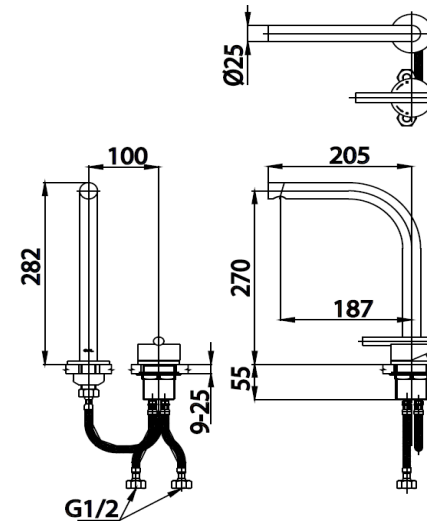

OVAL Series

CT2314AY 2 HOLES LEVER HANDLE BASIN MIXER FAUCET(TALL BODY)

Barcode 8852410231343

Material No. Z231CT2314AYXXX11

Selling Point

Cotto Extra-chrome plating technology provides a mirror-like shine and highly-durable surface.
Detail-oriented engineering gives a perfect minimal stylistic appearance by concealed every installation part including a water aerator.
Italian made 'Smooth Cartridge' delivers entire smoothness to every use for a product's lifetime.
Air-infused water aerator has been integrated to save the water usage and smoothen the outflow
COTTO world-class production standard ensures that every component of an intricate design under Oval Collection are made and assembled perfectly.

Product characteristics

- pices/box : 6.0
- Inner box weight (Kg.) : 1.9
- Total box weight (Kg.) : 23.4

Recommended Usage

For installing on a top counter with an above-counter washbasin

Siam Sanitary Ware Co.,Ltd. / Siam Sanitary Fittings Co.,Ltd.
36/11 Viphavadee Rangsit Rd, Sanam Bin, Donmuang, Bangkok 10210. Thailand
Tel : + 66 (0) 2973-5040-54
Fax : + 66 (0) 2973-3470
www.cotto.co.th
Export Department
Tel : + 66 (0) 2973-5040-54
Fax : + 66 (0) 2973-3472