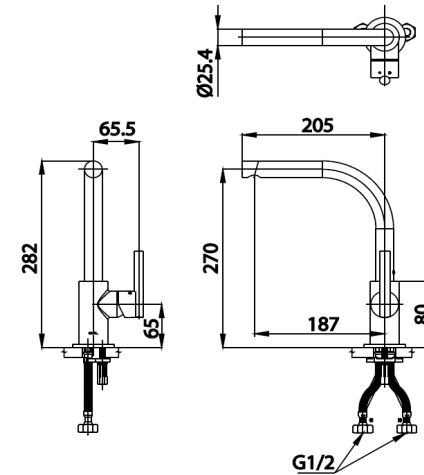

OVAL Series

OVAL
COLLECTION
BY NAOTO FUKASAWA

CT2313AY LEVER HANDLE BASIN MIXER FAUCET(TALL-BODY)

Barcode 8852410231336

Material No. Z231CT2313AYXXX11

Selling Point

The faucet similarly accommodates efficient and comfortable movement by providing a variety of potential configurations that allow for a high degree of customization.

Product characteristics

- pieces/box : 4.0
- Inner box weight (Kg.) : 1.7
- Total box weight (Kg.) : 14.2

Recommended Usage

Install on counter for Above Counter basin

Siam Sanitary Ware Co.,Ltd. / Siam Sanitary Fittings Co.,Ltd.