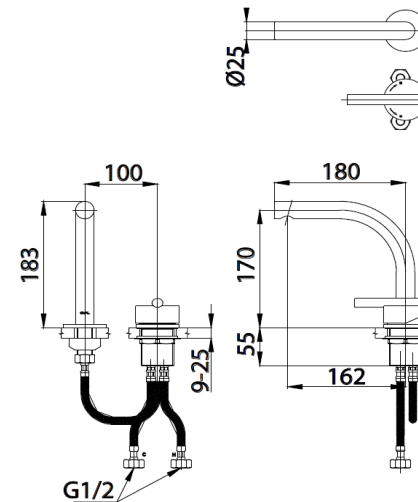

OVAL Series

OVAL
COLLECTION
BY NAOTO FUKASAWA

CT2312A 2 HOLES LEVER HANDLE BASIN MIXER FAUCET

Barcode 8852410231329

Material No. Z231CT2312AXXXX11

Selling Point

The faucet similarly accommodates efficient and comfortable movement by providing a variety of potential configurations that allow for a high degree of customization.

The polished chrome used throughout the collection underscores its beautifully sophisticated lines and smooth textures, offering a satisfying tactility and connection to the senses.

The collection appears to be the jewelry of the bathroom, and its reflective sparkle accentuates this sensation.

Product characteristics

- pices/box : 6.0
- Inner box weight (Kg.) : 1.8
- Total box weight (Kg.) : 22.1

Recommended Usage

Install on 1 hole basin or on counter for countertop basin

Siam Sanitary Ware Co.,Ltd. / Siam Sanitary Fittings Co.,Ltd.

36/11 Viphavadee Rangsit Rd, Sanam Bin, Donmuang, Bangkok 10210. Thailand

Tel : + 66 (0) 2973-5040-54

Fax : + 66 (0) 2973-3470

www.cotto.co.th

Export Department

Tel : + 66 (0) 2973-5040-54

Fax : + 66 (0) 2973-3472

Center (Donmuang ,Bangkol : +66 (0) 2521-7777

COTTO
STUDIO

The company reserves the right to change any of the details in the document without prior notice