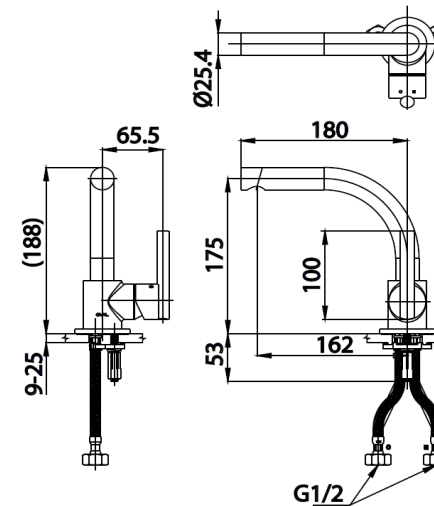

OVAL Series

OVAL
COLLECTION
BY NAOTO FUKASAWA

CT2311A LEVER HANDLE BASIN MIXER FAUCET

Barcode 8852410231312

Material No. Z231CT2311AXXXX11

Selling Point

The faucet similarly accommodates efficient and comfortable movement by providing a variety of potential configurations that allow for a high degree of customization.

The polished chrome used throughout the collection underscores its beautifully sophisticated lines and smooth textures, offering a satisfying tactility and connection to the senses.

The collection appears to be the jewelry of the bathroom, and its reflective sparkle accentuates this sensation.

Product characteristics

- pices/box : 4.0
- Inner box weight (Kg.) : 1.8
- Total box weight (Kg.) : 14.5

Recommended Usage

Install on 1 hole basin or on counter for countertop basin

Siam Sanitary Ware Co.,Ltd. / Siam Sanitary Fittings Co.,Ltd.

36/11 Viphavadee Rangsit Rd, Sanam Bin, Donmuang, Bangkok 10210. Thailand

Tel : + 66 (0) 2973-5040-54

Fax : + 66 (0) 2973-3470

www.cotto.co.th

Export Department

Tel : + 66 (0) 2973-5040-54

Fax : + 66 (0) 2973-3472

Center (Donmuang ,Bangko : +66 (0) 2521-7777

COTTO
STUDIO

The company reserves the right to change any of the details in the document without prior notice