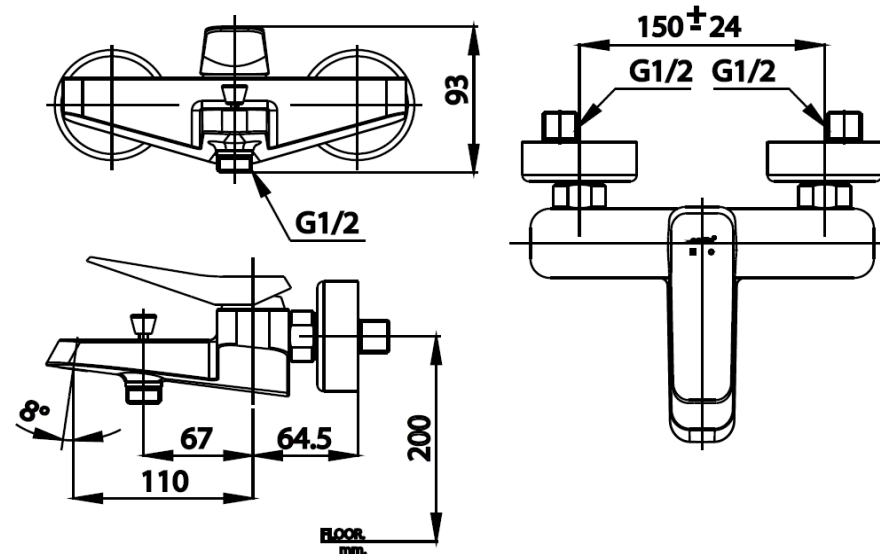

X-Posh Series

CT2305A LEVER HANDLE EXPOSED BATH MIXER

Barcode 8852410230407

Material No. Z231CT2305AXXXXX11

Selling Point

1. Exposing-steamlined Achitechure : Simplicity comes with dynamic sensibly. Each detail was designed to be encountered, comfort to contemporary and ultramodern bathroom interior
2. Cotto-CLEAN : Uncompromising made from excellent materials without Lead ,Cadmium or Heavy Metal. In order to ensure user's health from heavy metal exposure.
3. Extra Chrome : 8 micron Nickel-Chrome finished, Long-lasting shine. And yet to corrosion and tarnishing resistant
4. Soild Brass : Premium brass constructed with world-class brass manufacuer, to create bathroom masterpiece experience.

Product characteristics

- pices/box : 4
- Inner box weight (Kg.) : 2.2
- Total box weight (Kg.) : 18.2

Recommended Usage

Install on finised wall, recommend to pair with bathtub and flexible shower arm

Siam Sanitary Ware Co.,Ltd. / Siam Sanitary Fittings Co.,Ltd.