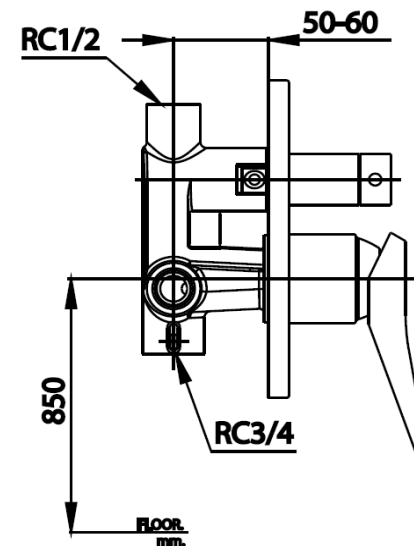

X-Posh Series

CT2304A LEVER HANDLE CONCEALED MIXER STOP VAVLE WITH DIVERTER

Barcode 8852410230438

Material No. Z231CT2304AXXXXX11

Selling Point

1. Exposing-steamlined Achitechure : Simplicity comes with dynamic sensibly. Each detail was designed to be encountered, comfort to contemporary and ultramodern bathroom interior
2. Cotto-CLEAN : Uncompromising made from excellent materials without Lead ,Cadmium or Heavy Metal. In order to ensure user's health from heavy metal exposure.
3. Extra Chrome : 8 micron Nickel-Chrome finished, Long-lasting shine. And yet to corrosion and tarnishing resistant
4. Soild Brass : Premium brass constructed with world-class brass manufacuer, to create bathroom masterpiece experience.
5. Turning-Button Diverter : Enjoy your desired delivering water on showering functions

Product characteristics

- pices/box : 4
- Inner box weight (Kg.) : 2.1
- Total box weight (Kg.) : 17.5

Recommended Usage

Install with finished wall, connected to cold-hot water pipelines
recommend to pair with Cotto shower arm and Rain Shower outlet