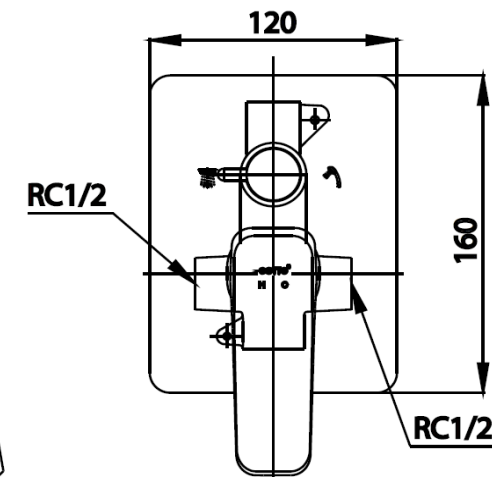

X-Posh Series

CT2304A LEVER HANDLE CONCEALED MIXER STOP VAVLE WITH DIVERTER

Barcode 8852410230438

Material No. Z231CT2304AXXXXX11

Selling Point

1. Exposing-steamlined Achitechure : Simplicity comes with dynamic sensibly. Each detail was designed to be encountered, comfort to contemporary and ultramodern bathroom interior
2. Cotto-CLEAN : Uncompromising made from excellent materials without Lead ,Cadmium or Heavy Metal. In order to ensure user's health from heavy metal exposure.
3. Extra Chrome : 8 micron Nickel-Chrome finished, Long-lasting shine. And yet to corrosion and tarnishing resistant
4. Soild Brass : Premium brass constructed with world-class brass manufacuer, to create bathroom masterpiece experience.
5. Turning-Button Diverter : Enjoy your desired delivering water on showering functions

Product characteristics

- pices/box : 4
- Inner box weight (Kg.) : 2.1
- Total box weight (Kg.) : 17.5

Recommended Usage

Install with finished wall, connected to cold-hot water pipelines
recommend to pair with Cotto shower arm and Rain Shower outlet