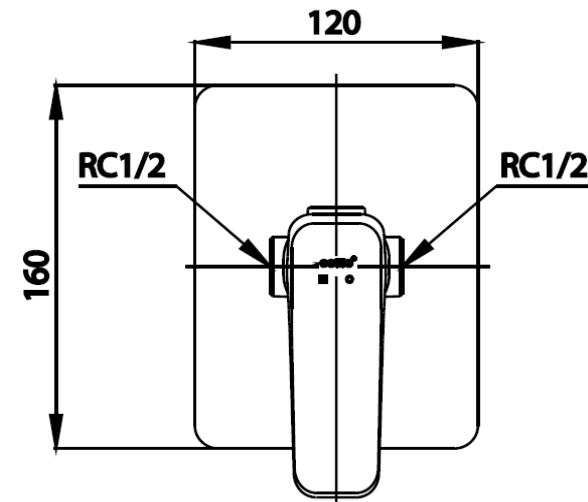

X-Posh Series

CT2303A LEVER HANDLE CONCEALED MIXER STOP VALVE

Barcode 8852410230421

Material No. Z231CT2303AXXXXX11

Selling Point

1. Exposing-steamlined Achitechure : Simplicity comes with dynamic sensibly. Each detail was designed to be encountered, comfort to contemporary and ultramodern bathroom interior
2. Cotto-CLEAN : Uncompromising made from excellent materials without Lead ,Cadmium or Heavy Metal. In order to ensure user's health from heavy metal exposure.
3. Extra Chrome : 8 micron Nickel-Chrome finished, Long-lasting shine. And yet to corrosion and tarnishing resistant
4. Soild Brass : Premium brass constructed with world-class brass manufacuer, to create bathroom masterpiece experience.

Product characteristics

- pices/box	:	6
- Inner box weight (Kg.)	:	1
- Total box weight (Kg.)	:	15

Recommended Usage

Install with finished wall, connected to cold-hot water pipelines
recommend to pair with Rain Shower outlet