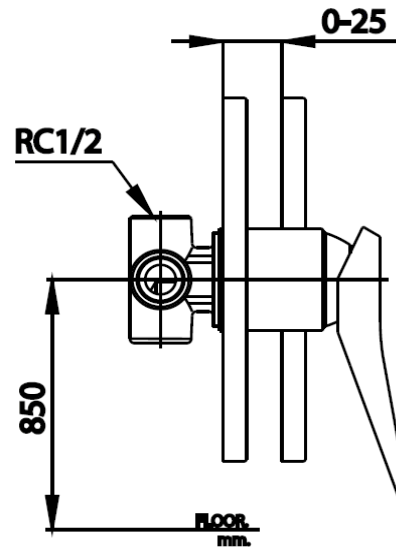

X-Posh Series

CT2303A LEVER HANDLE CONCEALED MIXER STOP VALVE

Barcode 8852410230421

Material No. Z231CT2303AXXXXX11

Selling Point

1. Exposing-steamlined Achitechure : Simplicity comes with dynamic sensibly. Each detail was designed to be encountered, comfort to contemporary and ultramodern bathroom interior
2. Cotto-CLEAN : Uncompromising made from excellent materials without Lead ,Cadmium or Heavy Metal. In order to ensure user's health from heavy metal exposure.
3. Extra Chrome : 8 micron Nickel-Chrome finished, Long-lasting shine. And yet to corrosion and tarnishing resistant
4. Soild Brass : Premium brass constructed with world-class brass manufacuer, to create bathroom masterpiece experience.

Product characteristics

- pices/box	:	6
- Inner box weight (Kg.)	:	1
- Total box weight (Kg.)	:	15

Recommended Usage

Install with finished wall, connected to cold-hot water pipelines
recommend to pair with Rain Shower outlet