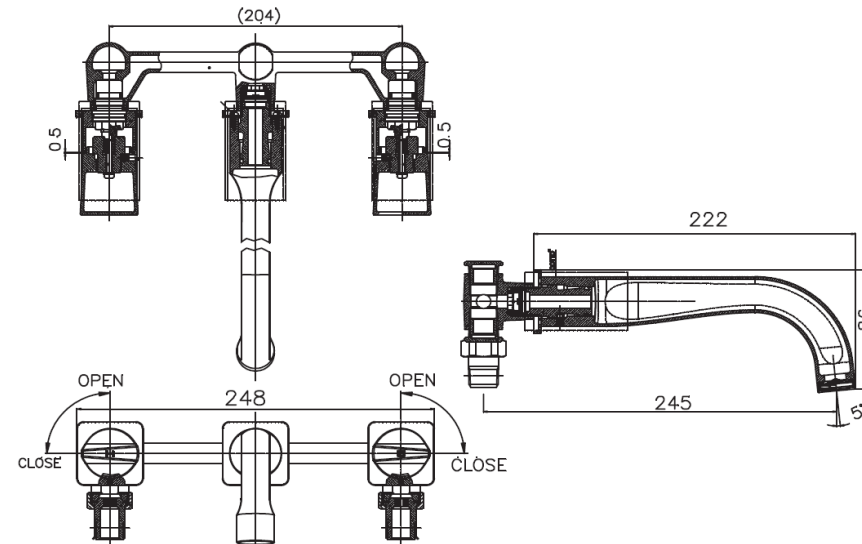

CRESCENT Series

CT2283C46 3 HOLE 8" BASIN MIXER FAUCET WALL-MOUNTED

Barcode 8852410228527

Material No. Z231CT2283C46XXX11

Selling Point

1. Solid brass High Quality materials, durable
2. European Design
3. Extra Chrome : Plated with 8 Micron Nickel-Chromium
4. COTTO CLEAN : Metal Contaminant-Controlled (Lead, Cadmium, Copper, Zinc)
5. Flexi Aerator : Adjustable Aerator & Self-Cleaning Function

Product characteristics

- pices/box : 1
- Inner box weight (Kg.) : 1
- Total box weight (Kg. : 2

Recommended Usage

Install on wall, use with Above Counter basin or Countertop basin