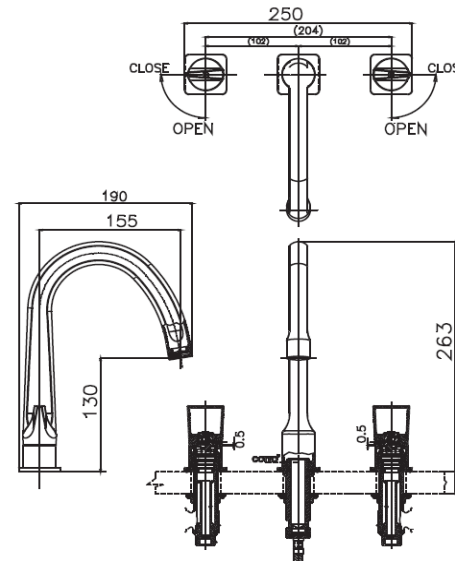

## CRESCENT Series

**CT2282C45** 3 HOLE 8" BASIN MIXER FAUCET

**Barcode** 8852410228329

**Material No.** Z231CT2282C45XXX11

### Product characteristics

- pices/box : 1
- Inner box weight (Kg.) : 1
- Total box weight (Kg.) : 2

### Recommended Usage

Install on 3 holes basin or on counter for countertop basin

Siam Sanitary Ware Co.,Ltd. / Siam Sanitary Fittings Co.,Ltd.

36/11 Viphavadee Rangsit Rd, Sanam Bin, Donmuang, Bangkok 10210. Thailand