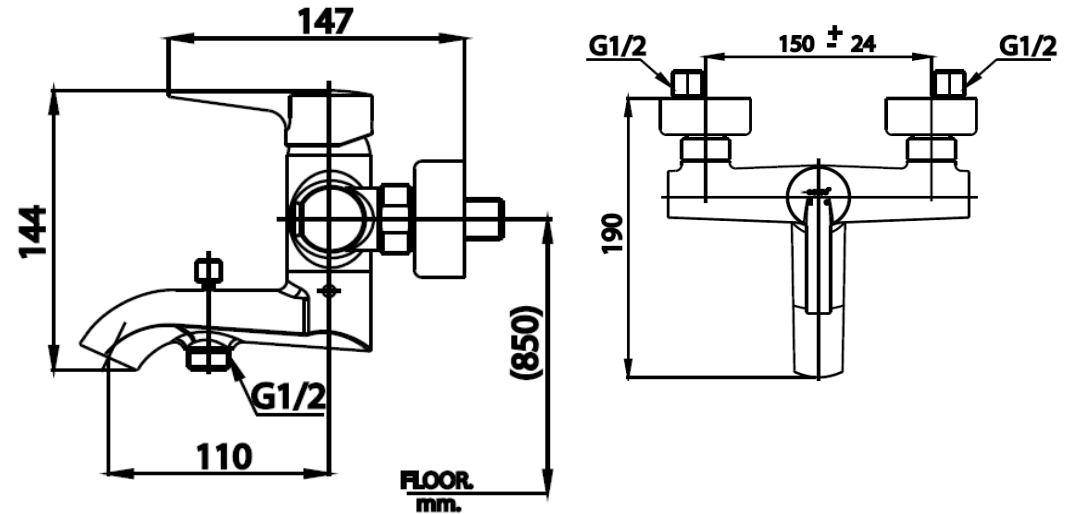

LINIO Series

CT2265A LEVER HANDLE EXPOSED BATH MIXER

Barcode 8852410226295

Material No. Z231CT2265AXXXX11

คุณสมบัติ

1. COTTO CLEAN : Heavy metal contamination controlled (Lead,Cadmium, Copper, Zinc)
2. Extra Chrome : Shining bright with 8 micron plating nickel-chromium

Product characteristics

- pices/box : 4
- Inner box weight (Kg.) : 3
- Total box weight (Kg.) : 21

Recommended Usage

Install on wall, use with bathtub and flexible shower hose

Siam Sanitary Ware Co.,Ltd. / Siam Sanitary Fittings Co.,Ltd.