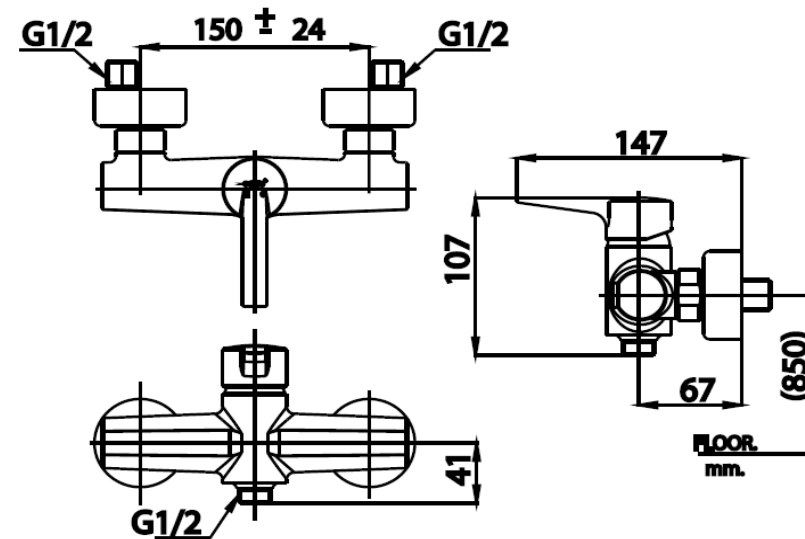

LINIO Series

CT2264A LEVER HANDLE EXPOSED SHOWER MIXER

Barcode 8852410226288

Material No. Z231CT2264AXXXX11

จุดขาย

1. COTTO CLEAN : Heavy metal contamination controlled (Lead,Cadmium, Copper, Zinc)
2. Extra Chrome : Shining bright with 8 micron plating nickel-chromium

ลักษณะสินค้า

- pices/box : 4
- Inner box weight (Kg.) : 3
- Total box weight (Kg.) : 21

Recommended Usage

Install on Wall, connected with hand shower

Siam Sanitary Ware Co.,Ltd. / Siam Sanitary Fittings Co.,Ltd.