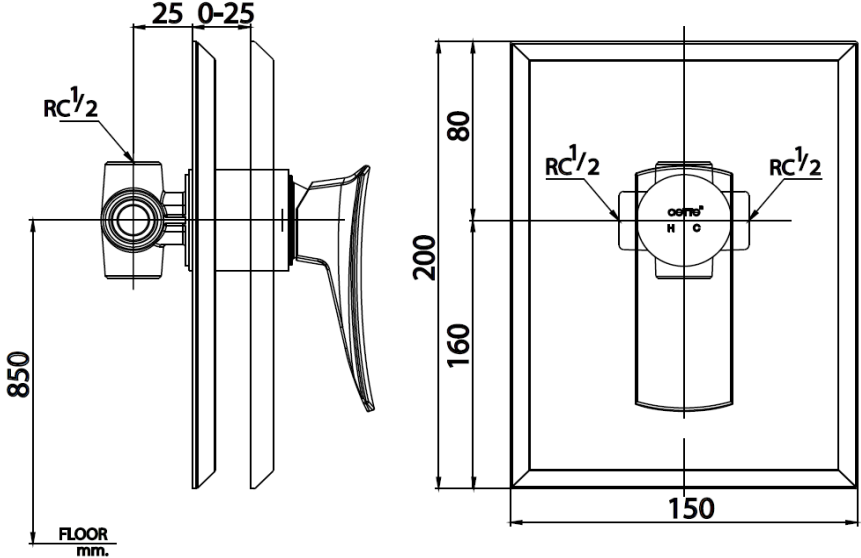

## THANTARA Series

**CT2256A** LEVER HANDLE CONCEALED MIXER STOP VALVE  
**Barcode** 8852410222570  
**Material No.** Z231CT2256AXXXX11

**Selling Point**

1. Extra Chrome : Nickel-chromium plated up to 8 micron.
2. COTTO CLEAN : Heavy metal substances control : Zinc, Lead, Cadmium and Copper
3. Unique design : inspire from Thai identity.

**Product characteristics**

- pices/box : 6
- Inner box weight (Kg.) : 1
- Total box weight (Kg.) : 17

**Recommended Usage**

Valve for Fixed Shower

Siam Sanitary Ware Co.,Ltd. / Siam Sanitary Fittings Co.,Ltd.  
 36/11 Viphavadee Rangsit Rd, Sanam Bin, Donmuang, Bangkok 10210. Thailand  
 Tel : + 66 (0) 2973-5040-54  
 Fax : + 66 (0) 2973-3470  
 www.cotto.co.th  
 Export Department  
 Tel : + 66 (0) 2973-5040-54  
 Fax : + 66 (0) 2973-3472