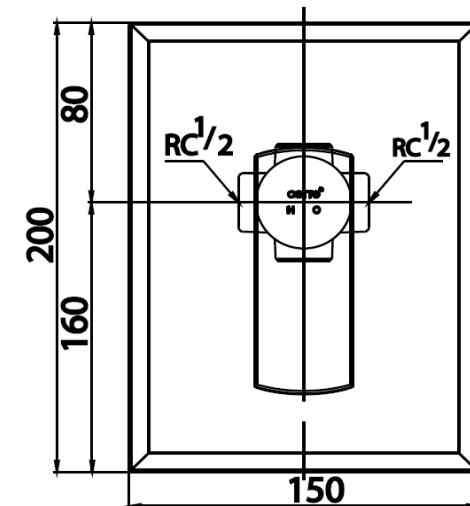

THANTARA Series

CT2256A#CG LEVER HANDLE CONCEALED MIXER STOP VALVE(CHROME&GOLD)

Barcode 8852410222747

Material No. Z231CT2256ACGXXX18

Selling Point

1. Extra Chrome : Nickel-chromium plated up to 8 micron.
2. COTTO CLEAN : Heavy metal substances control : Zinc, Lead, Cadmium and Copper
3. Unique design : inspire from Thai identity.

Product characteristics

- pices/box : 6
- Inner box weight (Kg.) : 1
- Total box weight (Kg.) : 9

Recommended Usage

Valve for Fixed Shower

Siam Sanitary Ware Co.,Ltd. / Siam Sanitary Fittings Co.,Ltd.

36/11 Viphavadee Rangsit Rd, Sanam Bin, Donmuang, Bangkok 10210. Thailand