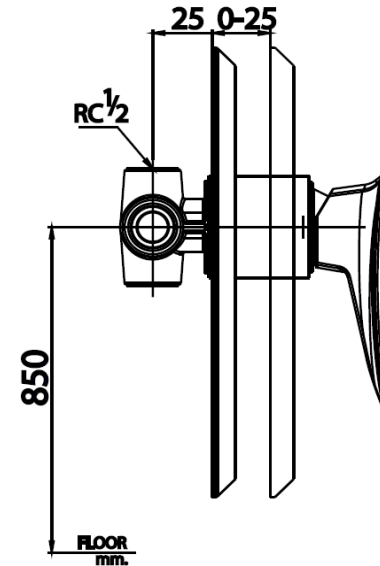

THANTARA Series

CT2256A#CG LEVER HANDLE CONCEALED MIXER STOP VALVE(CHROME&GOLD)

Barcode 8852410222747

Material No. Z231CT2256ACGXXX18

Selling Point

1. Extra Chrome : Nickel-chromium plated up to 8 micron.
2. COTTO CLEAN : Heavy metal substances control : Zinc, Lead, Cadmium and Copper
3. Unique design : inspire from Thai identity.

Product characteristics

- pices/box : 6
- Inner box weight (Kg.) : 1
- Total box weight (Kg.) : 9

Recommended Usage

Valve for Fixed Shower

Siam Sanitary Ware Co.,Ltd. / Siam Sanitary Fittings Co.,Ltd.

36/11 Viphavadee Rangsit Rd, Sanam Bin, Donmuang, Bangkok 10210. Thailand