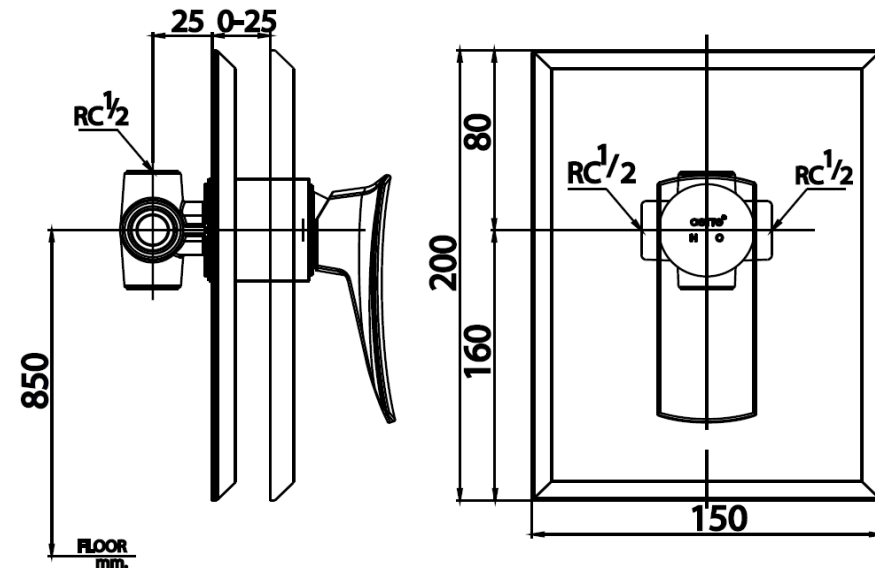

THATARA Series

CT2256A#BLBR LEVER HANDLE CONCEALED MIXER STOP VALVE(BLACK&BROWN)

Barcode 8852410222730

Material No. Z231CT2256ABLBRX18

Selling Point

1. Extra Chrome : Nickel-chromium plated up to 8 micron.
2. COTTO CLEAN : Heavy metal substances control : Zinc, Lead, Cadmium and Copper
3. Unique design : inspire from Thai identity.

Product characteristics

- pices/box : 6
- Inner box weight (Kg.) : 1
- Total box weight (Kg.) : 17

Recommended Usage

Valve for Fixed Shower

Siam Sanitary Ware Co.,Ltd. / Siam Sanitary Fittings Co.,Ltd.

36/11 Viphavadee Rangsit Rd, Sanam Bin, Donmuang, Bangkok 10210. Thailand