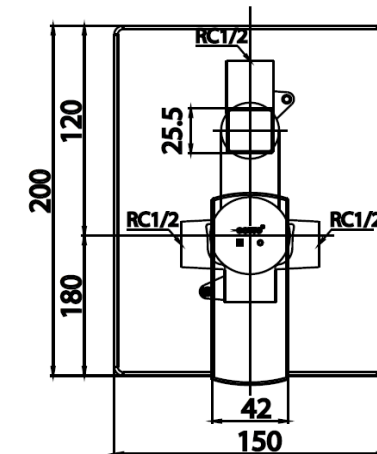

THATARA Series

CT2255A#BLBR LEVER HANDLE CONCEALED MIXER STOP VALVE WITH DIVERTOR(BLACK&BROWN)

Barcode 8852410222709

Material No. Z231CT2255ABLBRX18

Selling Point

1. Extra Chrome : Nickel-chromium plated up to 8 micron.
2. COTTO CLEAN : Heavy metal substances control : Zinc, Lead, Cadmium and Copper
3. Unique design : inspire from Thai identity.

Product characteristics

- pices/box : 4
- Inner box weight (Kg.) : 1
- Total box weight (Kg.) : 21

Recommended Usage

Valve for Fixed Shower and Bathtub's Spout

Siam Sanitary Ware Co.,Ltd. / Siam Sanitary Fittings Co.,Ltd.

36/11 Viphavadee Rangsit Rd, Sanam Bin, Donmuang, Bangkok 10210. Thailand

Tel : + 66 (0) 2973-5040-54

Fax : + 66 (0) 2973-3470

www.cotto.co.th

Export Department

Tel : + 66 (0) 2973-5040-54

Fax : + 66 (0) 2973-3472

COTTO
STUDIO

Center (Donmuang ,Bangkok) : +66 (0) 2521-7777

East (Chonburi) : +66 (038) 416-222

North (Chiangmai) : +66 (053) 211-852

North East (Khonkean) : +66 (043) 220-555

South (Phuket) : +66 (076) 261-388

The company reserves the right to change any of the details in the document without prior notice