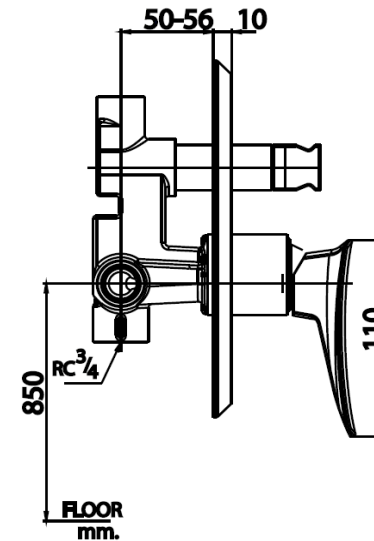

THATARA Series

CT2255A#BLBR LEVER HANDLE CONCEALED MIXER STOP VALVE WITH DIVERTOR(BLACK&BROWN)

Barcode 8852410222709

Material No. Z231CT2255ABLBRX18

Selling Point

1. Extra Chrome : Nickel-chromium plated up to 8 micron.
2. COTTO CLEAN : Heavy metal substances control : Zinc, Lead, Cadmium and Copper
3. Unique design : inspire from Thai identity.

Product characteristics

- pices/box : 4
- Inner box weight (Kg.) : 1
- Total box weight (Kg.) : 21

Recommended Usage

Valve for Fixed Shower and Bathtub's Spout

Siam Sanitary Ware Co.,Ltd. / Siam Sanitary Fittings Co.,Ltd.

36/11 Viphavadee Rangsit Rd, Sanam Bin, Donmuang, Bangkok 10210. Thailand

Tel : + 66 (0) 2973-5040-54

Fax : + 66 (0) 2973-3470

www.cotto.co.th

Export Department

Tel : + 66 (0) 2973-5040-54

Fax : + 66 (0) 2973-3472

COTTO
STUDIO

Center (Donmuang ,Bangkok) : +66 (0) 2521-7777

East (Chonburi) : +66 (038) 416-222

North (Chiangmai) : +66 (053) 211-852

North East (Khonkean) : +66 (043) 220-555

South (Phuket) : +66 (076) 261-388

The company reserves the right to change any of the details in the document without prior notice