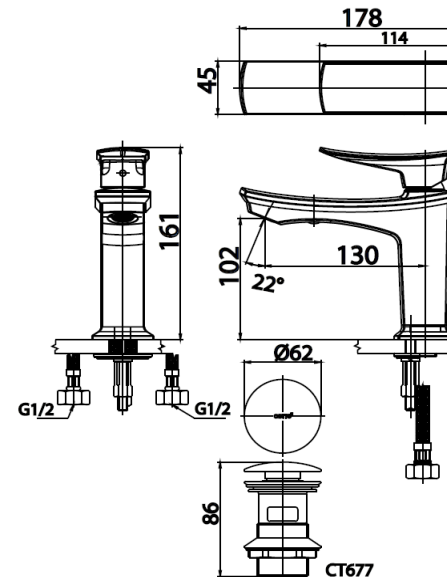

THANTARA Series

CT2251A LEVER HANDLE BASIN MIXER FAUCET WITH POP-UP WASTE AND INLET HOSE
Barcode 8852410222525
Material No. Z231CT2251AXXXX11

Selling Point

1. Extra Chrome : Nickel-chromium plated up to 8 micron.
2. COTTO CLEAN : Heavy metal substances control : Zinc, Lead, Cadmium and Copper
3. Unique design : inspire from Thai identity.
4. Special water flow, incorporate air in the water, gives a soft feeling on the hand when use.

Product characteristics

- pices/box	:	6
- Inner box weight (Kg.)	:	2
- Total box weight (Kg.)	:	19

Recommended Usage

Install on 1 hole basin or counter for countertop basin

Siam Sanitary Ware Co.,Ltd. / Siam Sanitary Fittings Co.,Ltd.