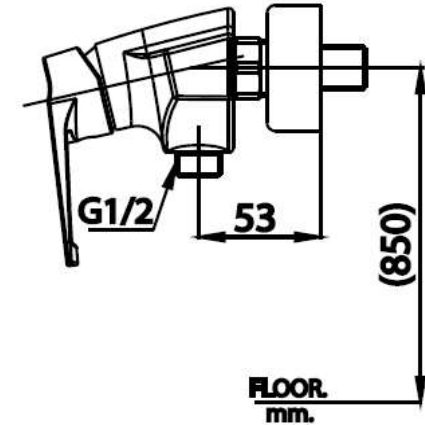

NIQUE Series

CT2247A LEVER HANDLE EXPOSED SHOWER MIXER
Barcode 8852410224406
Material No. Z231CT2247AXXXX11

COTTO

Selling Point

1. COTTO CLEAN : Metal Contaminant-Controlled (Lead, Cadmium, Copper, Zinc)
2. Extra Chrome : Coated with 8 Micron Nickel-Chromium

Product characteristics

- pices/box : 4
- Inner box weight (Kg.) : 2.1
- Total box weight (Kg.) : 9.0

Recommended Usage

Install On Wall, Use With Flexible Hose

Siam Sanitary Ware Co.,Ltd. / Siam Sanitary Fittings Co.,Ltd.