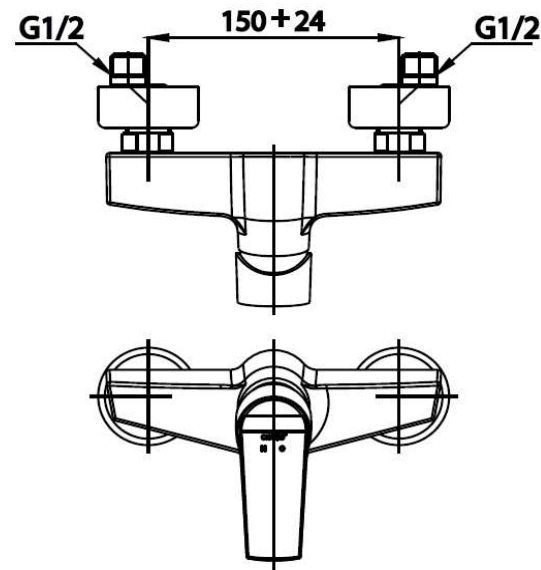

NIQUE Series

CT2247A LEVER HANDLE EXPOSED SHOWER MIXER
Barcode 8852410224406
Material No. Z231CT2247AXXXX11

COTTO

Selling Point

1. COTTO CLEAN : Metal Contaminant-Controlled (Lead, Cadmium, Copper, Zinc)
2. Extra Chrome : Coated with 8 Micron Nickel-Chromium

Product characteristics

- pices/box : 4
- Inner box weight (Kg.) : 2.1
- Total box weight (Kg.) : 9.0

Recommended Usage

Install On Wall, Use With Flexible Hose

Siam Sanitary Ware Co.,Ltd. / Siam Sanitary Fittings Co.,Ltd.