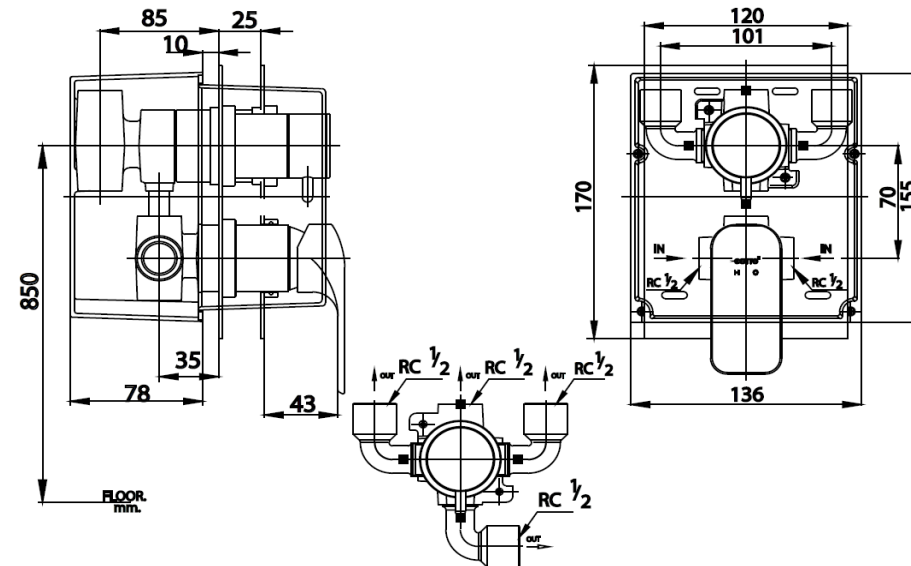

SCIROCCO Series

CT2245A LEVER HANDLE CONCEALED MIXER STOP VALVE WITH DIVERTER(4 WAY)

Barcode 8852410224383

Material No. Z231CT2245AXXXX11

Selling Point

1. Made from Quality Brass
2. COTTO CLEAN : Metal Contaminant-Controled (Lead, Cadmium, Copper, Zinc)
3. Extra Chrome : Plated with 8 Micron Nickel-Chromium
4. Ceramic Diverter Suitable for all water pressure level
5. Adjustable up to 4 function
6. European and Slim Design

Product characteristics

- pices/box : 4
- Inner box weight (Kg.) : 3
- Total box weight (Kg.) : 23

Recommended Usage

Use as valve for fixed shower and hand shower or spout

Siam Sanitary Ware Co.,Ltd. / Siam Sanitary Fittings Co.,Ltd.