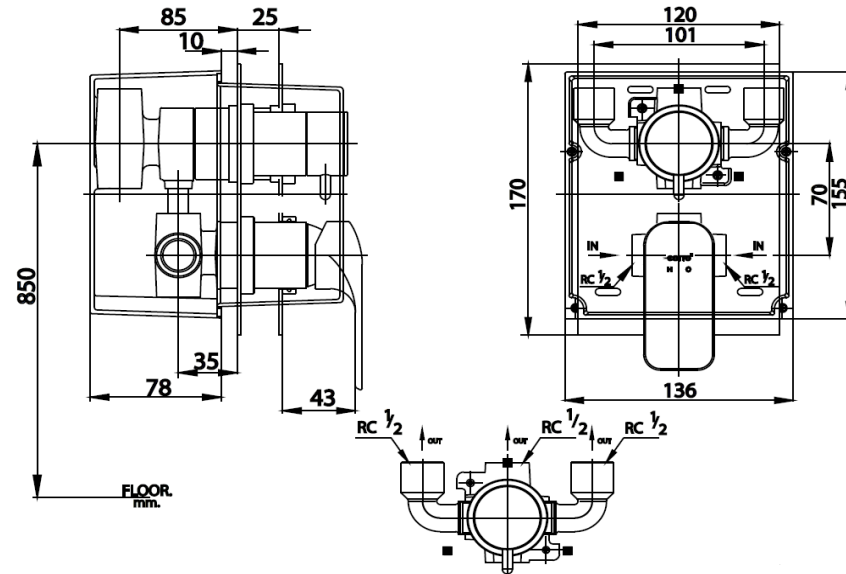

SCIROCCO Series

CT2244A LEVER HANDLE CONCEALED MIXER STOP VALVE WITH DIVERTER(3 WAY)

Barcode 8852410224376

Material No. Z231CT2244AXXXX11

Selling Point

1. Made from Quality Brass
2. COTTO CLEAN : Metal Contaminant-Controled (Lead, Cadmium, Copper, Zinc)
3. Extra Chrome : Plated with 8 Micron Nickel-Chromium
4. Ceramic Diverter Suitable for all water pressure level
5. Adjustable up to 3 function
6. European and Slim Design

Product characteristics

| | | |
|--------------------------|---|----|
| - pices/box | : | 4 |
| - Inner box weight (Kg.) | : | 3 |
| - Total box weight (Kg.) | : | 21 |

Recommended Usage

Use as valve for fixed shower and hand shower or spout