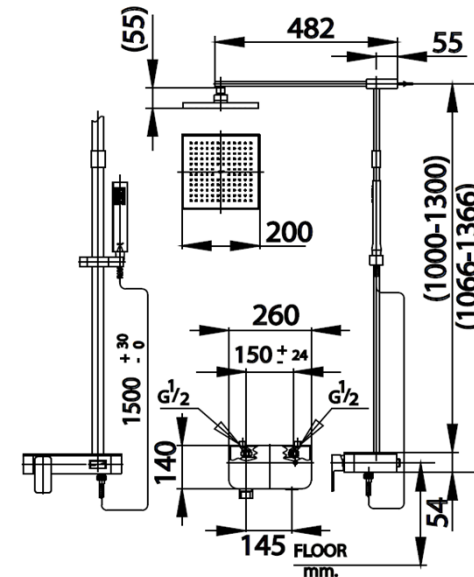

SWITCH PANAL

CT2241W LEVER HANDLE EXPOSED SHOWER MIXER SET WITH 1 FN.HAND SHOWER AND 8 RAIN SHOWER
Barcode 8852410224284
Material No. Z234CT2241WXXXXX11

Selling Point

1. Acrylic shelf, put a tiny thing to add more function in your shower area (max load 4 kg.)
2. Switch diverter technology easy to change shower flow mode (Rain shower / Hand shower)
3. Adjustable shower pipe up to 30 cm before installation
4. Adjustable shower hanger for more flexible usage

Product characteristics

- pices/box	:	1
- Inner box weight (Kg.)	:	1
- Total box weight (Kg.)	:	4

Recommended Usage

Install on wall to shower, included fixed shower and hand shower

Siam Sanitary Ware Co.,Ltd. / Siam Sanitary Fittings Co.,Ltd.