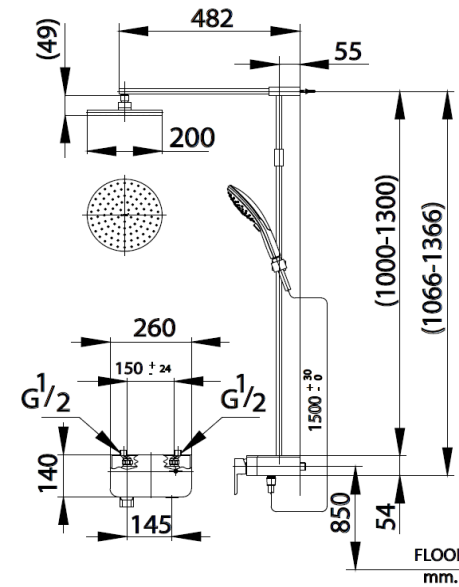

SWITCH PANAL

CT2240W LEVER HANDLE EXPOSED SHOWER MIXER SET WITH 3 FN.HAND SHOWER AND 8 RAIN SHOWER
Barcode 8852410224277
Material No. Z234CT2240WXXXXX11

Selling Point

1. Acrylic shelf, put a tiny thing to add more function in your shower area (max load 4 kg.)
2. Switch diverter technology easy to change shower flow mode (Rain shower / Hand shower)
3. Adjustable shower pipe up to 30 cm before installation
4. Adjustable shower hanger for more flexible usage
5. 3 Functions of handshower : MOVE/ Massage/ Rain

Product characteristics

- pices/box	:	1
- Inner box weight (Kg.)	:	1
- Total box weight (Kg.)	:	4

Recommended Usage

Install on wall to shower, included fixed shower and hand shower

Siam Sanitary Ware Co.,Ltd. / Siam Sanitary Fittings Co.,Ltd.

36/11 Vipavadee Rangsit Rd, Sanam Bin, Donmuang, Bangkok 10210. Thailand

Tel : + 66 (0) 2973-5040-54

Fax : + 66 (0) 2973-3470

www.cotto.co.th

Export Department

Tel : + 66 (0) 2973-5040-54

Fax : + 66 (0) 2973-3472

The company reserves the right to change any of the details in the document without prior notice

COTTO
STUDIO

Center	(Donmuang ,Bangkok)	: +66 (0) 2521-7777
East	(Chonburi)	: +66 (038) 416-222
North	(Chiangmai)	: +66 (053) 211-852
North East	(Khonkean)	: +66 (043) 220-555
South	(Phuket)	: +66 (076) 261-388