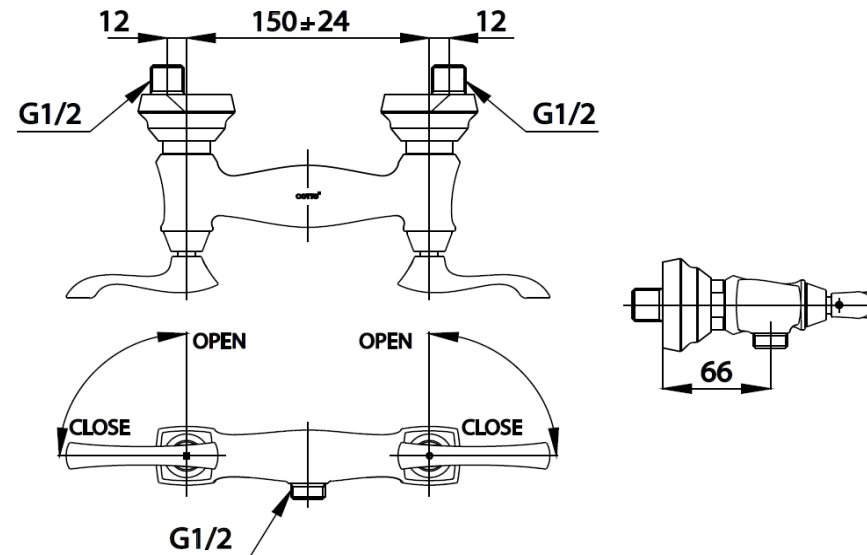

EVERETT Series

CT2234 EXPOSED SHOWER MIXER FAUCET

Barcode 8852410223423

Material No. Z231CT2234XXXXXX11

Selling Point

1. Extra Chrome : Coated with 8 Micron Nickel-Chromium
2. Inspired by the integration of delicacy of Classic Victoriean, the mixture of lines, elegant yet strong.

Product characteristics

- pices/box : 6
- Inner box weight (Kg.) : 2
- Total box weight (Kg.) : 21

Recommended Usage

Install on wall, use with hand shower

Siam Sanitary Ware Co.,Ltd. / Siam Sanitary Fittings Co.,Ltd.

36/11 Viphavadee Rangsit Rd, Sanam Bin, Donmuang, Bangkok 10210. Thailand

Tel : + 66 (0) 2973-5040-54

Fax : + 66 (0) 2973-3470

www.cotto.co.th

Export Department

Tel : + 66 (0) 2973-5040-54

Fax : + 66 (0) 2973-3472

The company reserves the right to change any of the details in the document without prior notice

COTTO
STUDIO

Center (Donmuang ,Bangkok) : +66 (0) 2521-7777

East (Chonburi) : +66 (038) 416-222

North (Chiangmai) : +66 (053) 211-852

North East (Khonkean) : +66 (043) 220-555

South (Phuket) : +66 (076) 261-388