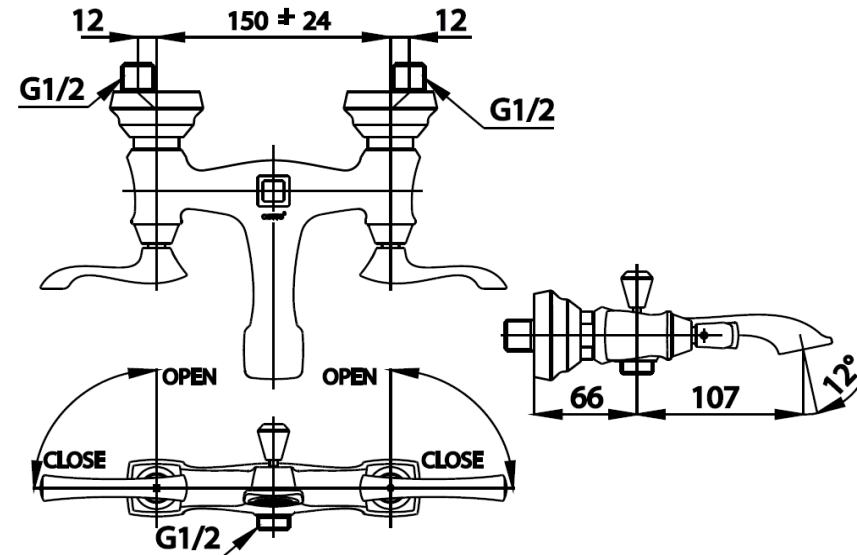

EVERETT Series

CT2233 EXPOSED BATH MIXER FAUCET

Barcode 8852410223416

Material No. Z231CT2233XXXXXX11

Selling Point

1. Extra Chrome : Coated with 8 Micron Nickel-Chromium
2. Inspired by the integration of delicacy of Classic Victorian, the mixture of lines, elegant yet strong.

Product characteristics

- pices/box : 4
- Inner box weight (Kg.) : 2
- Total box weight (Kg.) : 17

Recommended Usage

Install on wall, use with bathtub and hand shower

Siam Sanitary Ware Co.,Ltd. / Siam Sanitary Fittings Co.,Ltd.