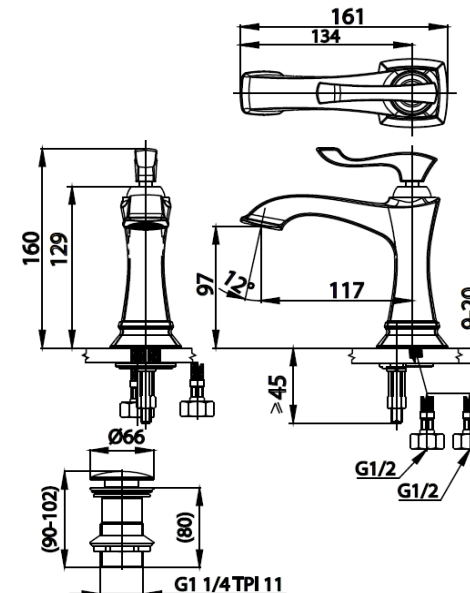

EVERETT Series

CT2230A BASIC MIXER FAUCET
Barcode 8852410223386
Material No. Z231CT2230AXXXX11

Selling Point

1. COTTO CLEAN : Metal Contaminant-Controlled (Lead, Cadmium, Copper, Zinc)
2. Extra Chrome : Plated with up to 8 Micron Nickel-Chromium
3. The design combines the delicacy in the form of Classical Classic Victorian help create an atmosphere for the bathroom.

Product characteristics

- pices/box : 6
- Inner box weight (Kg.) : 1.4
- Total box weight (Kg.) : 7.2

Recommended Usage

Install on 1 hole basin or counter for countertop basin

Siam Sanitary Ware Co.,Ltd. / Siam Sanitary Fittings Co.,Ltd.