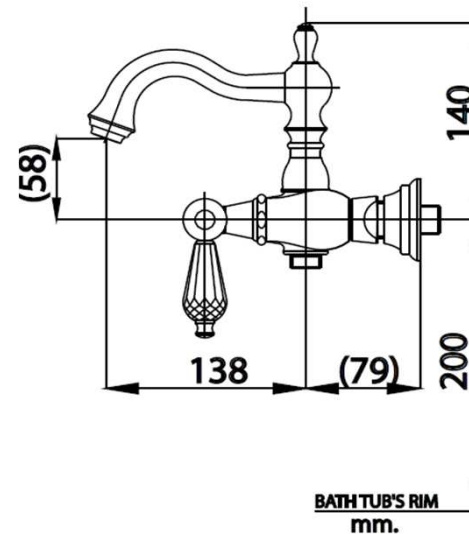

GLAMIS Series

CT2224C17ST EXPOSED BATH MIXER

Barcode 8852410224307

Material No. Z231CT2224C17STX11

Selling Point

1. Extra Chrome : Plated with up to 8 Micron Nickel-Chromium
2. The inspiration for the design from Glamis Castel in Scotland with a mysterious and beautiful like a fairy tales
3. Luxury design with crystal handle from Swarovski

Product characteristics

- pices/box	:	2
- Inner box weight (Kg.)	:	3
- Total box weight (Kg.)	:	13

Recommended Usage

Install on wall, use with bathtub and hand shower

Siam Sanitary Ware Co.,Ltd. / Siam Sanitary Fittings Co.,Ltd.

36/11 Viphavadee Rangsit Rd, Sanam Bin, Donmuang, Bangkok 10210. Thailand

Tel : + 66 (0) 2973-5040-54

Fax : + 66 (0) 2973-3470

www.cotto.co.th

Export Department

Tel : + 66 (0) 2973-5040-54

Fax : + 66 (0) 2973-3472

The company reserves the right to change any of the details in the document without prior notice

COTTO
STUDIO

Center	(Donmuang ,Bangkok)	: +66 (0) 2521-7777
East	(Chonburi)	: +66 (038) 416-222
North	(Chiangmai)	: +66 (053) 211-852
North East	(Khonkean)	: +66 (043) 220-555
South	(Phuket)	: +66 (076) 261-388