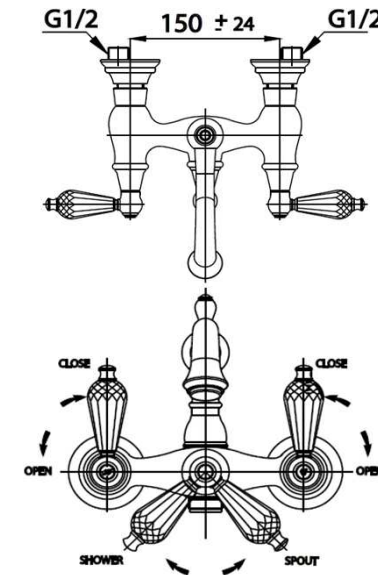

GLAMIS Series

CT2224C17ST EXPOSED BATH MIXER

Barcode 8852410224307

Material No. Z231CT2224C17STX11

Selling Point

1. Extra Chrome : Plated with up to 8 Micron Nickel-Chromium
2. The inspiration for the design from Glamis Castel in Scotland with a mysterious and beautiful like a fairy tales
3. Luxury design with crystal handle from Swarovski

Product characteristics

- pices/box	:	2
- Inner box weight (Kg.)	:	3
- Total box weight (Kg.)	:	13

Recommended Usage

Install on wall, use with bathtub and hand shower

Siam Sanitary Ware Co.,Ltd. / Siam Sanitary Fittings Co.,Ltd.

36/11 Viphavadee Rangsit Rd, Sanam Bin, Donmuang, Bangkok 10210. Thailand

Tel : + 66 (0) 2973-5040-54

Fax : + 66 (0) 2973-3470

www.cotto.co.th

Export Department

Tel : + 66 (0) 2973-5040-54

Fax : + 66 (0) 2973-3472

The company reserves the right to change any of the details in the document without prior notice

COTTO
STUDIO

Center	(Donmuang ,Bangkok)	: +66 (0) 2521-7777
East	(Chonburi)	: +66 (038) 416-222
North	(Chiangmai)	: +66 (053) 211-852
North East	(Khonkean)	: +66 (043) 220-555
South	(Phuket)	: +66 (076) 261-388