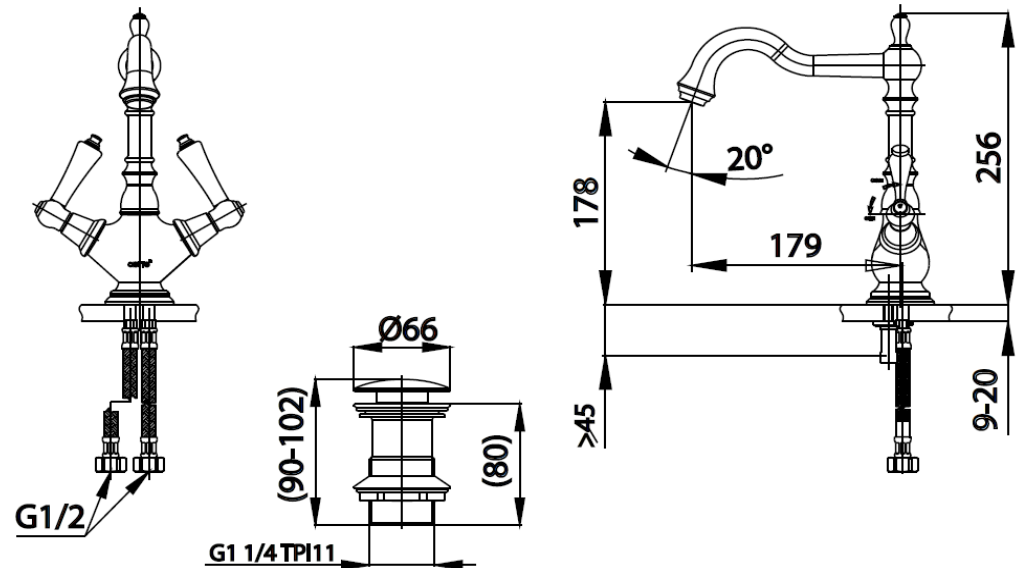

GLAMIS Series

CT2223C42 MONOBLOCK BASIN MIXER FAUCET(TALL BODY) WITH PUSH WASTE AND INLET HOSE
Barcode 8852410223379
Material No. Z231CT2223C42XXX11

Selling Point

1. COTTO CLEAN : Metal Contaminant-Controlled (Lead, Cadmium, Copper, Zinc)
2. Extra Chrome : Plated with up to 8 Micron Nickel-Chromium
3. The inspiration for the design from Glamis Castel in Scotland with a mysterious and beautiful like a fairy tales
4. Classic design with ceramic handle ,Feel the architecture of Europe

Product characteristics

- pices/box : 6
- Inner box weight (Kg.) : 2.8
- Total box weight (Kg.) : 17.5

Recommended Usage

Install on 1 hole basin or counter for countertop basin

Siam Sanitary Ware Co.,Ltd. / Siam Sanitary Fittings Co.,Ltd.