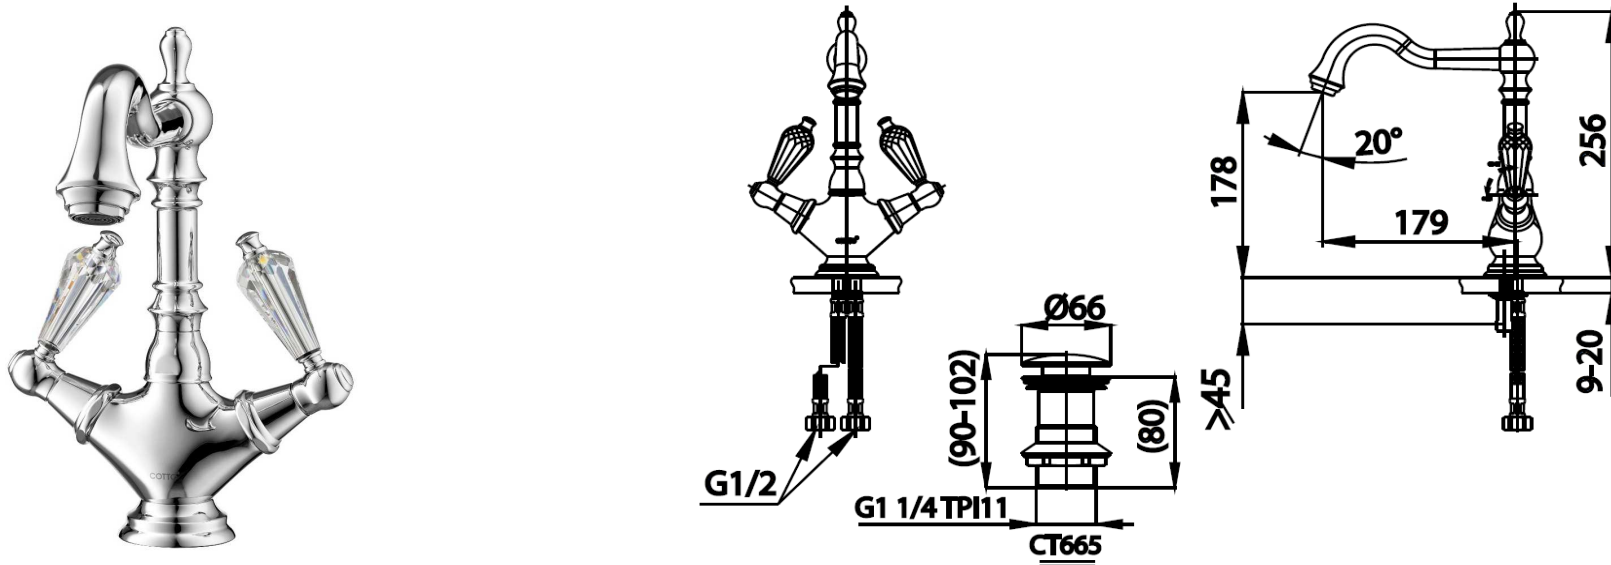

GLAMIS Series

CT2223C17ST MONOBLOCK BASIN MIXER FAUCET(TALL BODY) WITH PUSH WASTE AND INLET HOSE

Barcode 8852410223355

Material No. Z231CT2223C17STX11

Selling Point

1. COTTO CLEAN : Metal Contaminant-Controlled (Lead, Cadmium, Copper, Zinc)
2. Extra Chrome : Plated with up to 8 Micron Nickel-Chromium
3. The inspiration for the design from Glamis Castel in Scotland with a mysterious and beautiful like a fairy tales
4. Luxury design with crystal handle from Swarovski

Product characteristics

- pices/box : 6
- Inner box weight (Kg.) : 3
- Total box weight (Kg.) : 35

Recommended Usage

Install on 1 hole basin or counter for countertop basin

Siam Sanitary Ware Co.,Ltd. / Siam Sanitary Fittings Co.,Ltd.

36/11 Viphavadee Rangsit Rd, Sanam Bin, Donmuang, Bangkok 10210. Thailand

Tel : + 66 (0) 2973-5040-54

Fax : + 66 (0) 2973-3470

www.cotto.co.th

Export Department

Tel : + 66 (0) 2973-5040-54

Fax : + 66 (0) 2973-3472

The company reserves the right to change any of the details in the document without prior notice

COTTO
STUDIO

Center	(Donmuang ,Bangkok)	: +66 (0) 2521-7777
East	(Chonburi)	: +66 (038) 416-222
North	(Chiangmai)	: +66 (053) 211-852
North East	(Khonkean)	: +66 (043) 220-555
South	(Phuket)	: +66 (076) 261-388