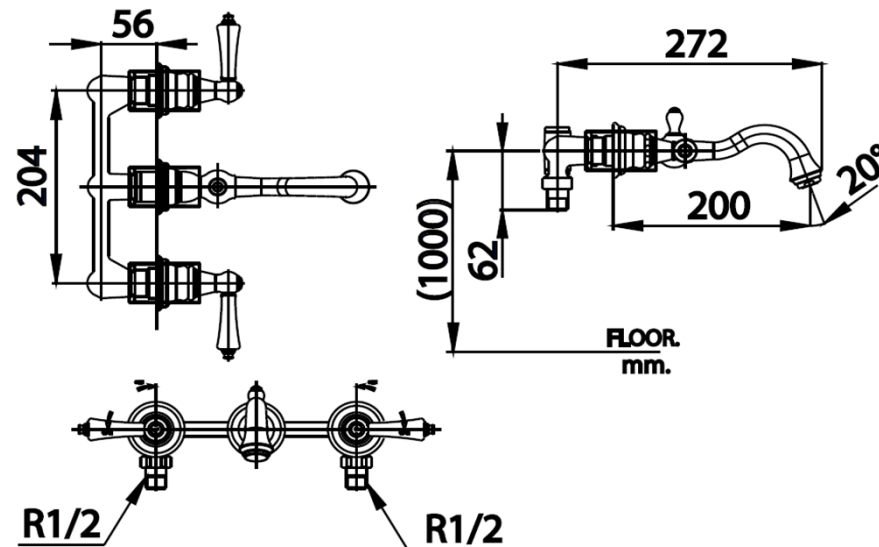

GLAMIS Series

CT2222C42 3 HOLES 8" BASIN MIXER FAUCET (WALL MOUNT)

Barcode 8852410222389

Material No. Z231CT2222C42XXX11

Selling Point

1. COTTO CLEAN : Metal Contaminant-Controlled (Lead, Cadmium, Copper, Zinc)
2. Extra Chrome : Plated with up to 8 Micron Nickel-Chromium
3. The inspiration for the design from Glamis Castel in Scotland with a mysterious and beautiful like a fairy tales
4. Classic design with ceramic handle ,Feel the architecture of Europe

Product characteristics

- pices/box	:	6
- Inner box weight (Kg.)	:	3
- Total box weight (Kg.)	:	34

Recommended Usage

Install on wall, use with above counter basin or under counter basin

Siam Sanitary Ware Co.,Ltd. / Siam Sanitary Fittings Co.,Ltd.