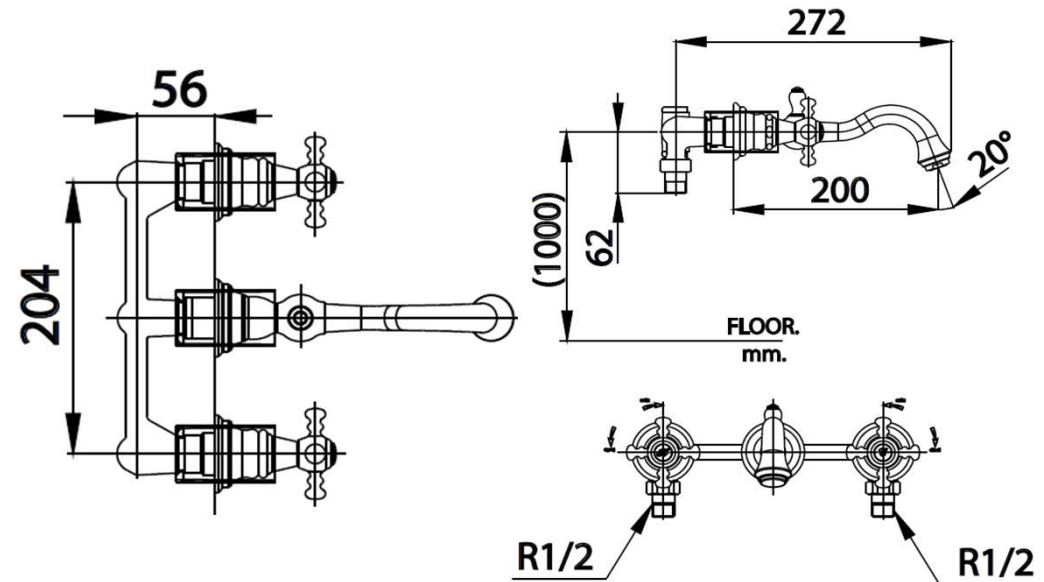

GLAMIS Series

CT2222C18 3 HOLES 8" BASIN MIXER FAUCET (WALL MOUNT)

Barcode 8852410222372

Material No. Z231CT2222C18XXX11

Selling Point

1. COTTO CLEAN : Metal Contaminant-Controlled (Lead, Cadmium, Copper, Zinc)
2. Extra Chrome : Plated with up to 8 Micron Nickel-Chromium
3. The inspiration for the design from Glamis Castel in Scotland with a mysterious and beautiful like a fairy tales

Product characteristics

- pices/box	:	6
- Inner box weight (Kg.)	:	3
- Total box weight (Kg.)	:	34

Recommended Usage

Install on wall, use with above counter basin or under counter basin

Siam Sanitary Ware Co.,Ltd. / Siam Sanitary Fittings Co.,Ltd.