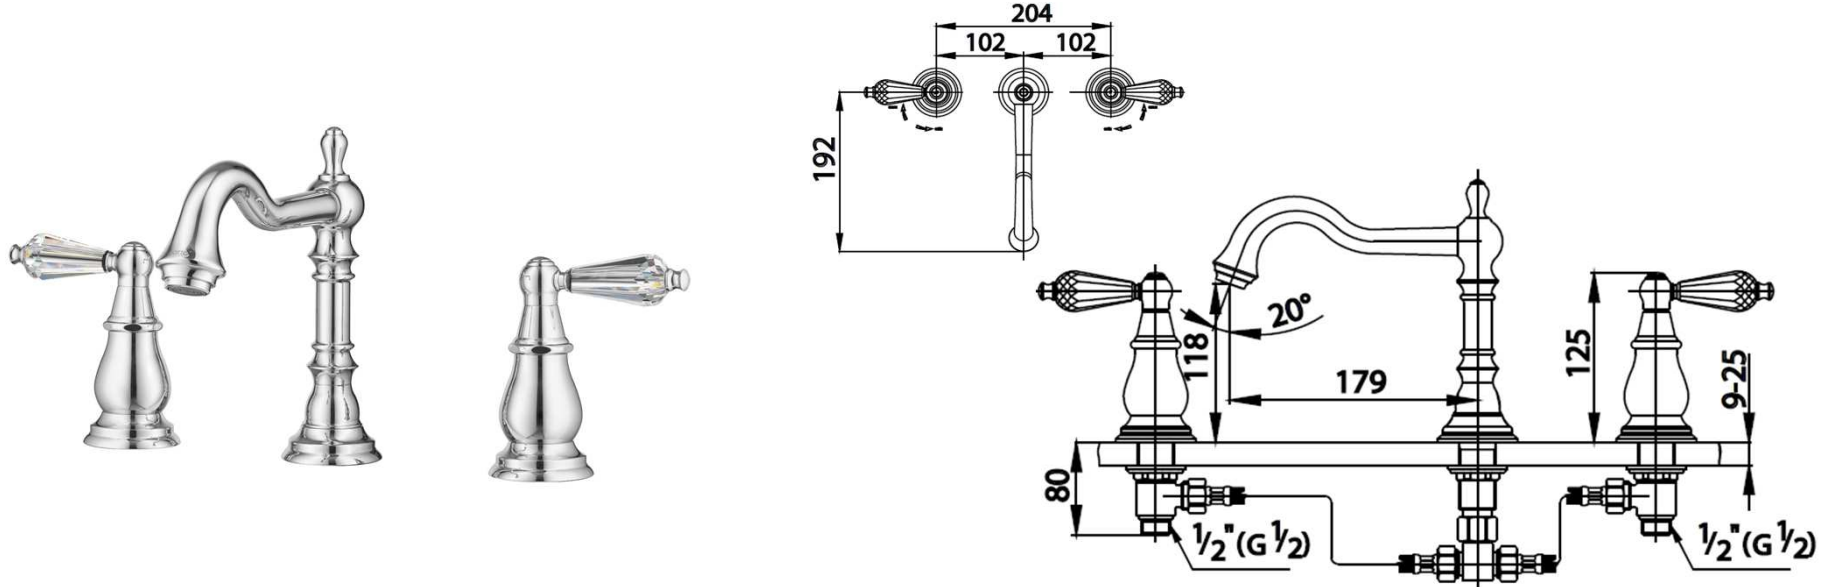

GLAMIS Series

CT2221C17ST 3 HOLES 8" BASIN MIXER FAUCET

Barcode 8852410222334

Material No. Z231CT2221C17STX11

Selling Point

1. COTTO CLEAN : Metal Contaminant-Controlled (Lead, Cadmium, Copper, Zinc)
2. Extra Chrome : Plated with up to 8 Micron Nickel-Chromium
3. The inspiration for the design from Glamis Castel in Scotland with a mysterious and beautiful like a fairy tales
4. Luxury design with crystal handle from Swarovski

Product characteristics

- pices/box	:	4
- Inner box weight (Kg.)	:	1
- Total box weight (Kg.)	:	8

Recommended Usage

Install on 3 holes basin or counter in case of under counter basin

Siam Sanitary Ware Co.,Ltd. / Siam Sanitary Fittings Co.,Ltd.