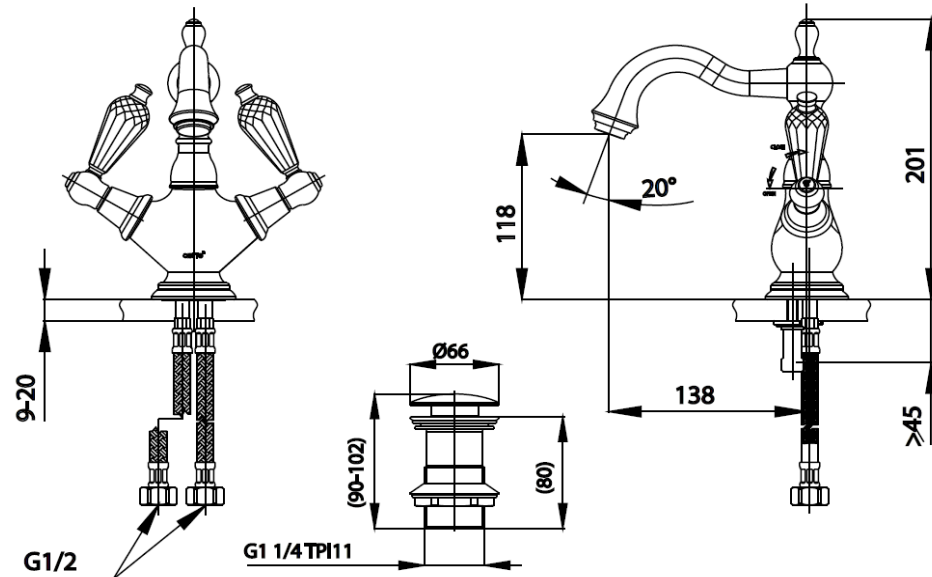

GLAMIS Series

CT2220C17ST MONOBLOCK BASIN MIXER FAUCET

Barcode 8852410222303

Material No. Z231CT2220C17STX11

Selling Point

1. COTTO CLEAN : Metal Contaminant-Controled (Lead, Cadmium, Copper, Zinc)
2. Extra Chrome : Plated with up to 8 Micron Nickel-Chromium
3. The inspiration for the design from Glamis Castel in Scotland with a mysterious and beautiful like a fairy tales
4. Luxury design with crystal handle from Swarovski

Product characteristics

- pices/box : 2
- Inner box weight (Kg.) : 2.8
- Total box weight (Kg.) : 6.0

Recommended Usage

Install on 1 hole basin or counter for countertop basin

Siam Sanitary Ware Co.,Ltd. / Siam Sanitary Fittings Co.,Ltd.